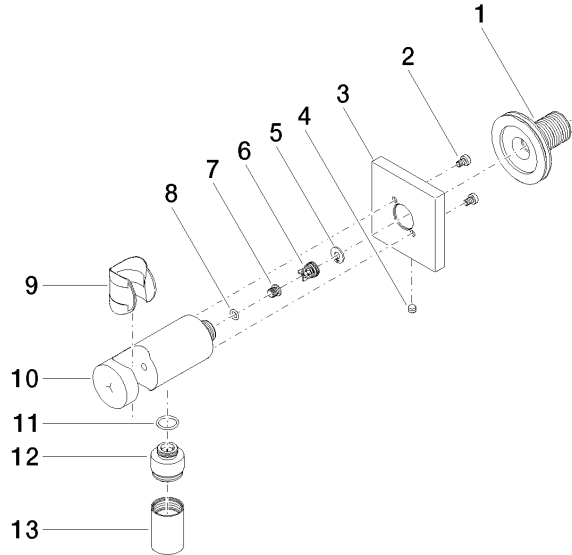

Wall elbow with integrated shower holder - Brushed Durabron (23kt Gold)

IMO

28 490 970

- 3/8" shower outlet
- rosette 60 x 60 mm
- 1/2" connection
- WRAS 1912049

Intrinsic protection against back flow.

Fits: IMO, MEM, CL.1, CYO

Recommended miscellaneous

Concealed wall elbow - 35 085 970 90

- max. recess depth 163 mm
- min. recess depth 90 mm

28 490 970

mm [inches]

Codes & Standards

Scottish Water
Byelaws

UK Water Supply
Regulations

Certificates

WRAS_1912

28 490 970

Product version from 6/1/2024

Wall elbow with integrated shower holder - Brushed Durabronz (23kt Gold)

IMO

28 490 970

Spare parts list

Product version from 6/1/2024

| No. | Item Number | Name | Quantity used | Delivery time |
|-----|--------------------|--------|---------------|---------------|
| | 90 24 03 280 00 90 | nipple | 14 | 2 |