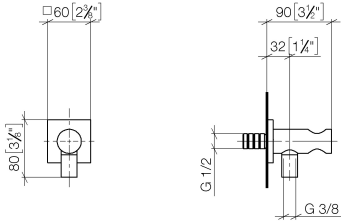

Wall elbow with integrated shower holder - Brushed Durabron (23kt Gold)

IMO

28 490 970

- 3/8" shower outlet
- rosette 60 x 60 mm
- 1/2" connection
- WRAS 1912049

Intrinsic protection against back flow.

Fits: IMO, MEM, CL.1, CYO

Recommended miscellaneous

Concealed wall elbow - 35 085 970 90

- max. recess depth 163 mm
- min. recess depth 90 mm

28 490 970

mm [inches]

Codes & Standards

Scottish Water
Byelaws

UK Water Supply
Regulations

Certificates

WRAS_1912

28 490 970

Product version from 6/1/2024

Wall elbow with integrated shower holder - Brushed Durabronz (23kt Gold)

IMO

28 490 970

Spare parts list

Product version from 6/1/2024

| No. | Item Number | Name | Quantity used | Delivery time |
|-----|--------------------|--------|---------------|---------------|
| | 90 24 03 280 00 90 | nipple | 14 | 2 |