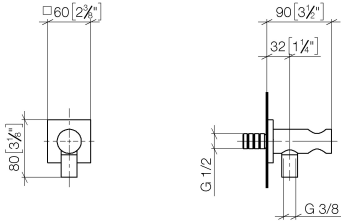

**Wall elbow with integrated shower holder - Matte Black**

IMO

28 490 970

- 3/8" shower outlet
- rosette 60 x 60 mm
- 1/2" connection
- WRAS 1912049

Intrinsic protection against back flow.

Fits: IMO, MEM, CL.1, CYO

**Recommended miscellaneous**

**Concealed wall elbow -**

35 085 970 90

- max. recess depth 163 mm
- min. recess depth 90 mm

28 490 970

mm [inches]

**Product version from 6/1/2024**

No.	Item Number	Name	Quantity used	Delivery time
	90 24 03 280 00 90	nipple	14	2