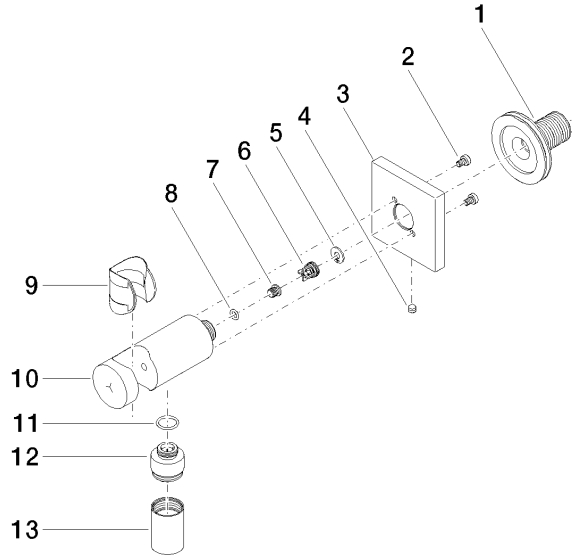

**Recommended miscellaneous**

**Concealed wall elbow -**

35 085 970 90

- max. recess depth 163 mm
- min. recess depth 90 mm

28 490 970

mm [inches]

### Codes & Standards

Scottish Water  
Byelaws

UK Water Supply  
Regulations

### Certificates

WRAS\_1912

28 490 970

Product version from 6/1/2024

Wall elbow with integrated shower holder - Matte Black

IMO

28 490 970

**Spare parts list**

**Product version from 6/1/2024**

No.	Item Number	Name	Quantity used	Delivery time
	90 24 03 280 00 90	nipple	14	2