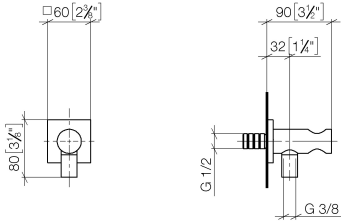

**Wall elbow with integrated shower holder - Brushed Chrome**

IMO

28 490 970

- 3/8" shower outlet
- rosette 60 x 60 mm
- 1/2" connection
- WRAS 1912049

Intrinsic protection against back flow.

Fits: IMO, MEM, CL.1, CYO

**Recommended miscellaneous**

**Concealed wall elbow -** 35 085 970 90

- max. recess depth 163 mm
- min. recess depth 90 mm

28 490 970

mm [inches]

**Product version from 6/1/2024**

No.	Item Number	Name	Quantity used	Delivery time
	90 24 03 280 00 90	nipple	14	2