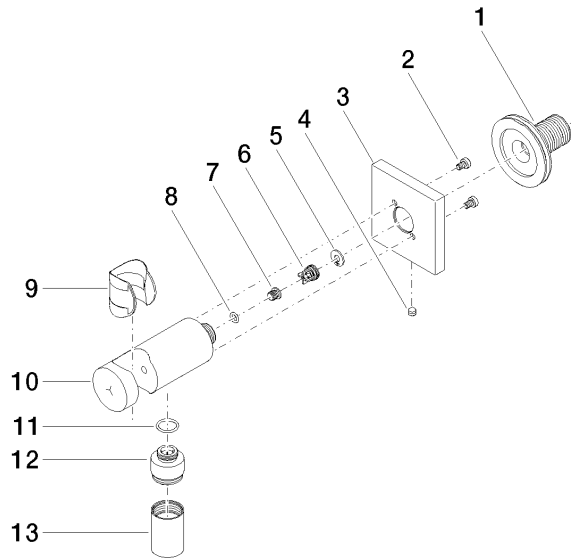

**Wall elbow with integrated shower holder - Brushed Chrome**

IMO

28 490 970

- 3/8" shower outlet
- rosette 60 x 60 mm
- 1/2" connection
- WRAS 1912049

Intrinsic protection against back flow.

Fits: IMO, MEM, CL.1, CYO

**Recommended miscellaneous**

**Concealed wall elbow -** 35 085 970 90

- max. recess depth 163 mm
- min. recess depth 90 mm

28 490 970

mm [inches]

### Certificates

WRAS\_1912

28 490 970

Product version from 6/1/2024

Wall elbow with integrated shower holder - Brushed Chrome

IMO

28 490 970

**Spare parts list**

**Product version from 6/1/2024**

No.	Item Number	Name	Quantity used	Delivery time
	90 24 03 280 00 90	nipple	14	2