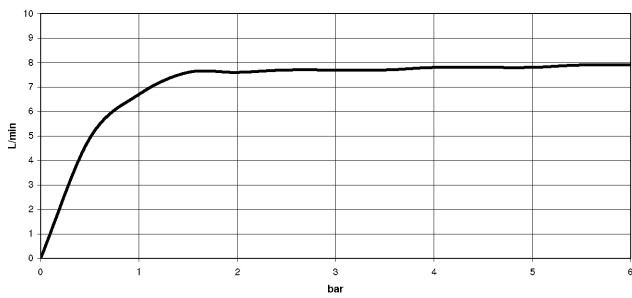

## DORNBACHT YAMOU Shower head - Chrome

---

28 503 831

- 180-210mm projection
- ball-joint pivotable through 30°
- normal flow
- with anti-scale system
- spray head Ø 100mm
- rosette Ø 55 mm
- 1/2" connection
- max. flow 6.8 l/min
- rosette Ø 55 mm
- WRAS 240202028

### Flow rate chart

---