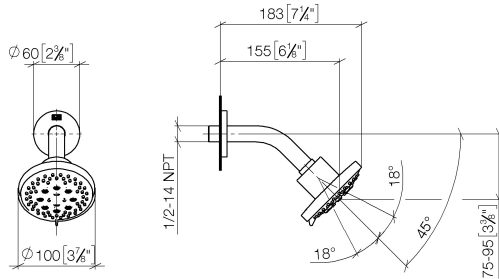

## DORNBACHT YAMOU Shower head - Chrome

---

28 504 831

- 180-210mm projection
- ball-joint pivotable through 30°
- normal flow
- with anti-scale system
- spray head Ø 100mm
- rosette Ø 55 mm
- 1/2" connection
- max. flow 7.6 l/min
- rosette Ø 55 mm
- WRAS 240202028

## DORNBACHT YAMOU Shower head - Chrome

28 504 831

mm [inches]