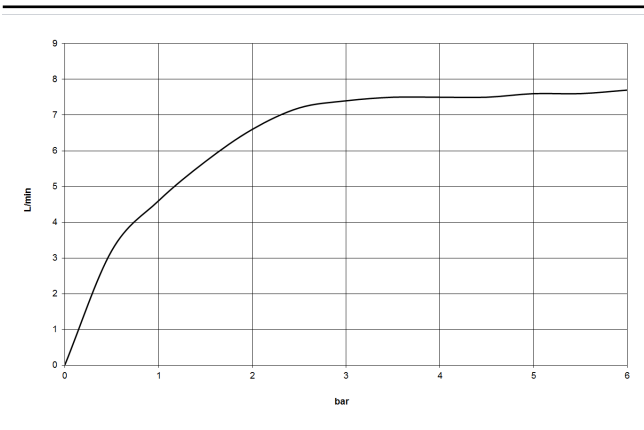

## DORNBACHT YAMOU Shower head - Chrome

---

28 504 831

- 180-210mm projection
- ball-joint pivotable through 30°
- normal flow
- with anti-scale system
- spray head Ø 100mm
- rosette Ø 55 mm
- 1/2" connection
- max. flow 7.6 l/min
- rosette Ø 55 mm
- WRAS 240202028

## DORNBACHT YAMOU Shower head - Chrome

28 504 831

mm [inches]

### Flow rate chart