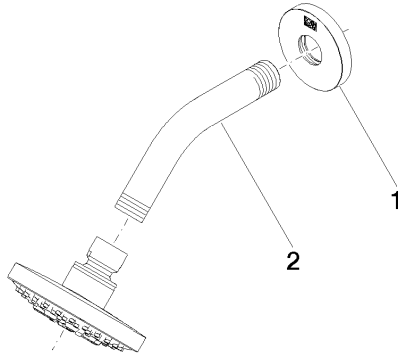

## DORNBACHT YAMOU Shower head - Chrome

---

28 504 831

**Product version from 1/1/2023**