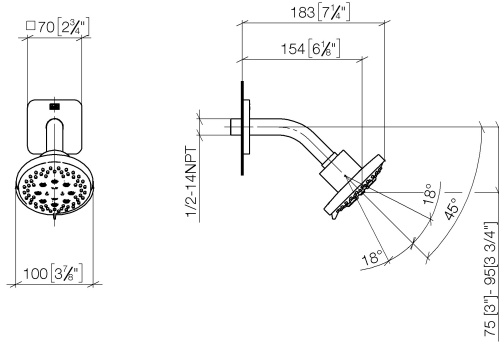

## DORNBACHT YARRE Shower head - Chrome

---

28 504 832

- 180-210mm projection
- ball-joint pivotable through 30°
- normal flow
- with anti-scale system
- spray head Ø 100mm
- rosette Ø 55 mm
- 1/2" connection
- max. flow 7.6 l/min
- rosette Ø 55 mm
- WRAS 240202028

## DORNBACHT YARRE Shower head - Chrome

28 504 832

mm [inches]

## DORNBACHT YARRE Shower head - Chrome

---

28 504 832