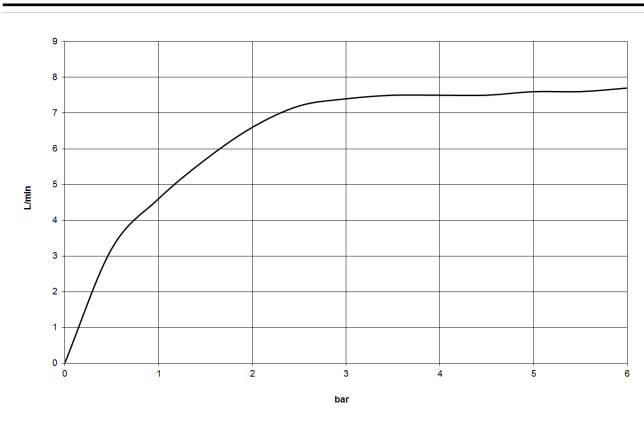

## DORNBACHT YARRE Shower head - Chrome

---

28 504 832

- 180-210mm projection
- ball-joint pivotable through 30°
- normal flow
- with anti-scale system
- spray head Ø 100mm
- rosette Ø 55 mm
- 1/2" connection
- max. flow 7.6 l/min
- rosette Ø 55 mm
- WRAS 240202028

## DORNBACHT YARRE Shower head - Chrome

28 504 832

mm [inches]

### Flow rate chart