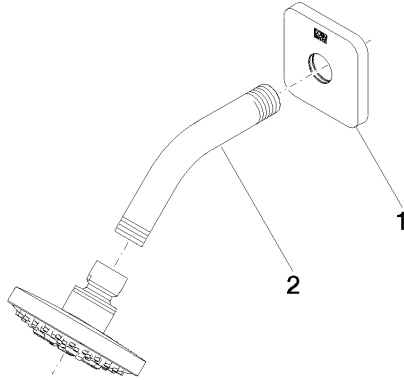

DORNBACHT YARRE Shower head - Chrome

---

28 504 832

Product version from 1/1/2023