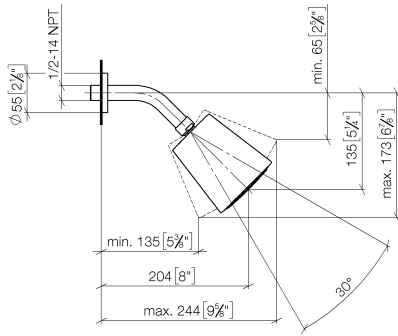

28 504 979

- 180-210mm projection
- ball-joint pivotable through 30°
- PURIFY RAIN, max. flow rate 7 l/min (at 3 bar)
- Function from: 6 l/min
- with anti-scale system
- spray head Ø 100mm
- rosette Ø 55 mm
- 1/2" connection

Recommended miscellaneous

- Concealed wall elbow -** 35 085 970 90
- max. recess depth 163 mm
 - min. recess depth 90 mm

28 504 979

mm [inches]

Flow rate chart

Codes & Standards

DIN 4109

EN 1112

ISO 3822

Ü-Zeichen

Shower head - Chrome

TARA

28 504 979

Certificates

DVGW_DW-
6517DN0

LGA_19

28 504 979

Product version from 4/1/2024

Shower head - Chrome

TARA

28 504 979

Spare parts list

Product version from 4/1/2024

No.	Item Number	Name	Quantity used	Delivery time
	09 27 22 003-00	rosette	5	10