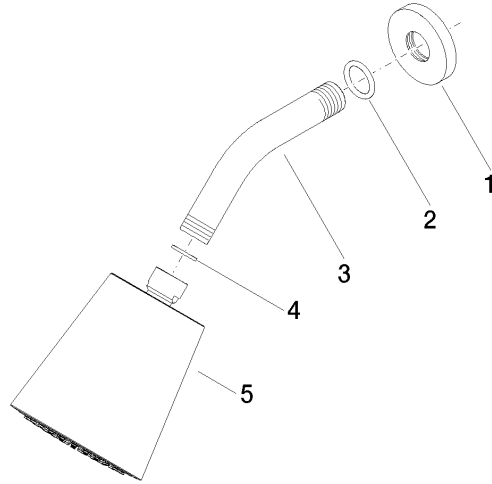

28 504 979

- 180-210mm projection
- ball-joint pivotable through 30°
- PURIFY RAIN, max. flow rate 7 l/min (at 3 bar)
- Function from: 6 l/min
- with anti-scale system
- spray head Ø 100mm
- rosette Ø 55 mm
- 1/2" connection

Recommended miscellaneous

- Concealed wall elbow -** 35 085 970 90
- max. recess depth 163 mm
 - min. recess depth 90 mm

28 504 979

mm [inches]

Flow rate chart

Codes & Standards

DIN 4109

EN 1112

ISO 3822

Ü-Zeichen

Shower head - Chrome

TARA

28 504 979

Certificates

DVGW_DW-
6517DN0

LGA_19

28 504 979

Product version from 4/1/2024

Shower head - Chrome

TARA

28 504 979

Spare parts list

Product version from 4/1/2024

No.	Item Number	Name	Quantity used	Delivery time
	09 27 22 003-00	rosette	5	10