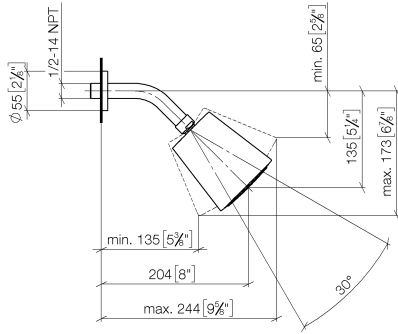

Shower head - Brushed Durabronze (23kt Gold)

TARA

28 504 979

- 180-210mm projection
- ball-joint pivotable through 30°
- PURIFY RAIN, max. flow rate 7 l/min (at 3 bar)
- Function from: 6 l/min
- with anti-scale system
- spray head Ø 100mm
- rosette Ø 55 mm
- 1/2" connection

Recommended miscellaneous

	Concealed wall elbow - <ul style="list-style-type: none"> • max. recess depth 163 mm • min. recess depth 90 mm 	35 085 970 90
---	--	---------------

28 504 979

mm [inches]

Flow rate chart

Codes & Standards

DIN 4109

EN 1112

ISO 3822

Ü-Zeichen

Shower head - Brushed Durabrass (23kt Gold)

TARA

28 504 979

Certificates

DVGW_DW-
6517DN0

LGA_19

28 504 979

Product version from 4/1/2024

Shower head - Brushed Durabrass (23kt Gold)

TARA

28 504 979