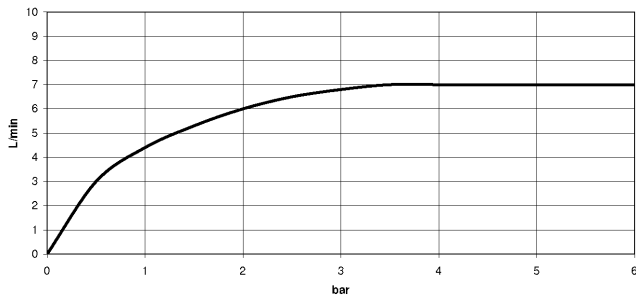

Shower head - Brushed Durabronze (23kt Gold)

TARA

28 504 979

- 180-210mm projection
- ball-joint pivotable through 30°
- PURIFY RAIN, max. flow rate 7 l/min (at 3 bar)
- Function from: 6 l/min
- with anti-scale system
- spray head Ø 100mm
- rosette Ø 55 mm
- 1/2" connection

Recommended miscellaneous

	Concealed wall elbow - <ul style="list-style-type: none"> • max. recess depth 163 mm • min. recess depth 90 mm 	35 085 970 90
---	--	---------------

28 504 979

mm [inches]

Flow rate chart