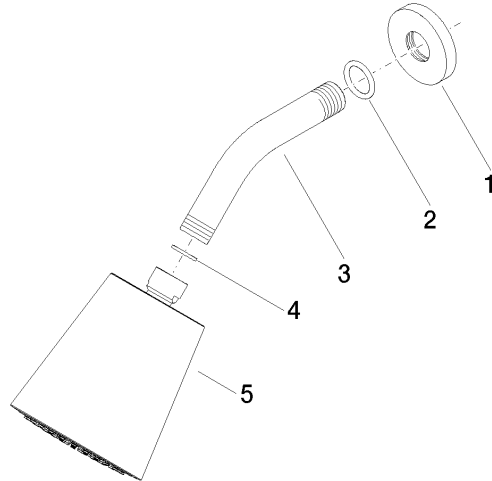

Shower head - Brushed Durabronze (23kt Gold)

TARA

28 504 979

- 180-210mm projection
- ball-joint pivotable through 30°
- PURIFY RAIN, max. flow rate 7 l/min (at 3 bar)
- Function from: 6 l/min
- with anti-scale system
- spray head Ø 100mm
- rosette Ø 55 mm
- 1/2" connection

Recommended miscellaneous

	Concealed wall elbow - <ul style="list-style-type: none"> • max. recess depth 163 mm • min. recess depth 90 mm 	35 085 970 90
---	--	---------------

28 504 979

mm [inches]

Flow rate chart

Codes & Standards

DIN 4109

EN 1112

ISO 3822

Ü-Zeichen

Shower head - Brushed Durabrass (23kt Gold)

TARA

28 504 979

Certificates

DVGW_DW-
6517DN0

LGA_19

28 504 979

Product version from 4/1/2024

Shower head - Brushed Durabrass (23kt Gold)

TARA

28 504 979