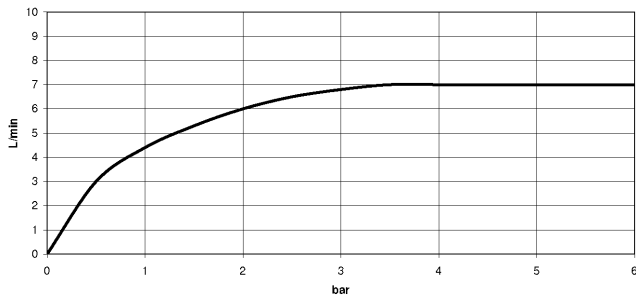

Shower head - Brushed Champagne (22kt Gold)

TARA

28 504 979

- 180-210mm projection
- ball-joint pivotable through 30°
- PURIFY RAIN, max. flow rate 7 l/min (at 3 bar)
- Function from: 6 l/min
- with anti-scale system
- spray head Ø 100mm
- rosette Ø 55 mm
- 1/2" connection

Recommended miscellaneous

- Concealed wall elbow -** 35 085 970 90
- max. recess depth 163 mm
 - min. recess depth 90 mm

28 504 979

mm [inches]

Flow rate chart

Codes & Standards

DIN 4109

EN 1112