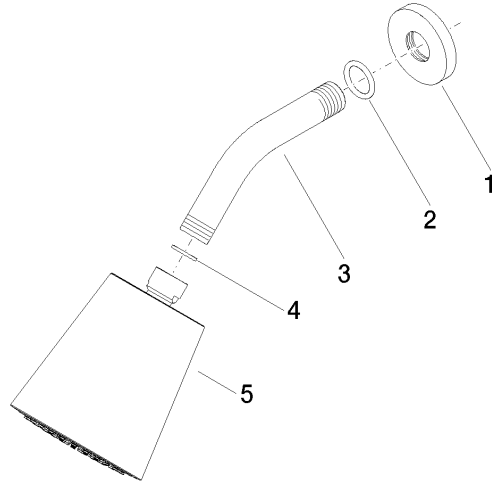

Shower head - Brushed Champagne (22kt Gold)

TARA

28 504 979

- 180-210mm projection
- ball-joint pivotable through 30°
- PURIFY RAIN, max. flow rate 7 l/min (at 3 bar)
- Function from: 6 l/min
- with anti-scale system
- spray head Ø 100mm
- rosette Ø 55 mm
- 1/2" connection

Recommended miscellaneous

- Concealed wall elbow -** 35 085 970 90
- max. recess depth 163 mm
 - min. recess depth 90 mm

28 504 979

mm [inches]

Flow rate chart

Codes & Standards

DIN 4109

EN 1112

ISO 3822

Ü-Zeichen

Shower head - Brushed Champagne (22kt Gold)

TARA

28 504 979

Certificates

DVGW_DW-
6517DN0

LGA_19

28 504 979

Product version from 4/1/2024

Shower head - Brushed Champagne (22kt Gold)

TARA

28 504 979

Spare parts list

Product version from 4/1/2024

No.	Item Number	Name	Quantity used	Delivery time
	09 27 22 003-46	rosette	5	30