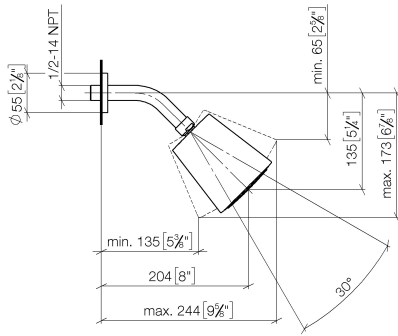

Shower head - Brushed Champagne (22kt Gold)

TARA

28 504 979

- 180-210mm projection
- ball-joint pivotable through 30°
- PURIFY RAIN, max. flow rate 7 l/min (at 3 bar)
- Function from: 6 l/min
- with anti-scale system
- spray head Ø 100mm
- rosette Ø 55 mm
- 1/2" connection

Recommended miscellaneous

- Concealed wall elbow -** 35 085 970 90
- max. recess depth 163 mm
 - min. recess depth 90 mm

28 504 979

mm [inches]

Flow rate chart

Codes & Standards

DIN 4109

EN 1112

ISO 3822

Ü-Zeichen

Shower head - Brushed Champagne (22kt Gold)

TARA

28 504 979

Certificates

DVGW_DW-
6517DN0

LGA_19

28 504 979

Product version from 4/1/2024

Shower head - Brushed Champagne (22kt Gold)

TARA

28 504 979

Spare parts list

Product version from 4/1/2024

No.	Item Number	Name	Quantity used	Delivery time
	09 27 22 003-46	rosette	5	30