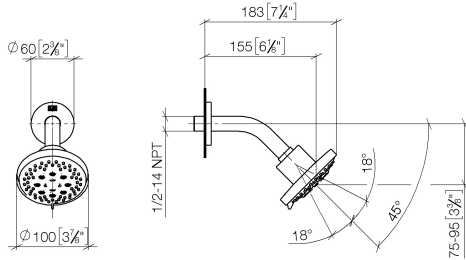

Shower head - Chrome

TARA

28 505 979

- 155mm projection
- ball-joint pivotable through 18° (in any direction)
- Three or five settings: PURIFY RAIN, COMPACT SOFT FLOW, COMPACT AQUAPRESSURE FLOW, max. flow rate 7.6 l/min (at 3 bar)
- with anti-scale system
- spray head Ø 100mm
- rosette Ø 60 mm
- 1/2" connection
- Function from: 5.5 l/min
- WRAS 2201056

Recommended miscellaneous

- Concealed wall elbow -** 35 085 970 90
- max. recess depth 163 mm
 - min. recess depth 90 mm

28 505 979

mm [inches]

Flow rate chart

Codes & Standards

DIN 4109

ISO 3822

Scottish Water
Byelaws

UK Water Supply
Regulations

Ü-Zeichen

Shower head - Chrome

TARA

28 505 979

Certificates

LGA_28

WRAS_2201

Product version from 3/9/2015

Shower head - Chrome

TARA

28 505 979

Spare parts list

Product version from 3/9/2015

No.	Item Number	Name	Quantity used	Delivery time
	09 27 22 045-00	rosette	6	10