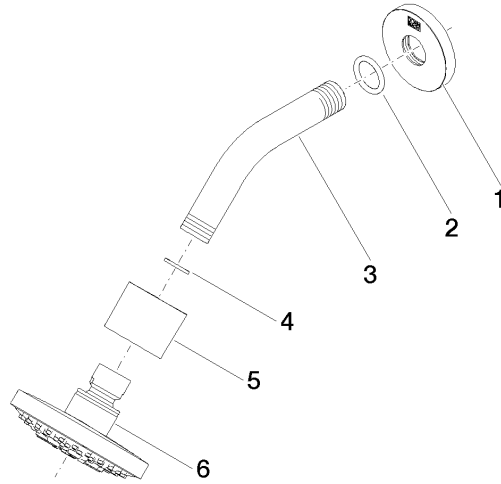

Shower head - Chrome

TARA

28 505 979

- 155mm projection
- ball-joint pivotable through 18° (in any direction)
- Three or five settings: PURIFY RAIN, COMPACT SOFT FLOW, COMPACT AQUAPRESSURE FLOW, max. flow rate 7.6 l/min (at 3 bar)
- with anti-scale system
- spray head Ø 100mm
- rosette Ø 60 mm
- 1/2" connection
- Function from: 5.5 l/min
- WRAS 2201056

Recommended miscellaneous

- Concealed wall elbow -** 35 085 970 90
- max. recess depth 163 mm
 - min. recess depth 90 mm

28 505 979

mm [inches]

Flow rate chart

Codes & Standards

DIN 4109

ISO 3822

Scottish Water
Byelaws

UK Water Supply
Regulations

Ü-Zeichen

Shower head - Chrome

TARA

28 505 979

Certificates

LGA_28

WRAS_2201

Product version from 3/9/2015

Shower head - Chrome

TARA

28 505 979

Spare parts list

Product version from 3/9/2015

No.	Item Number	Name	Quantity used	Delivery time
	09 27 22 045-00	rosette	6	10