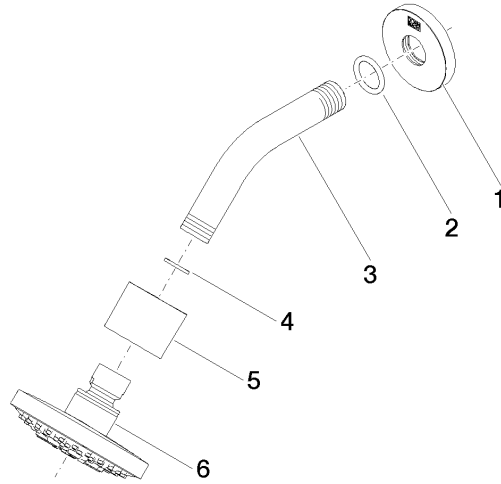

Shower head - Brushed Platinum

TARA

28 505 979

- 155mm projection
- ball-joint pivotable through 18° (in any direction)
- Three or five settings: PURIFY RAIN, COMPACT SOFT FLOW, COMPACT AQUAPRESSURE FLOW, max. flow rate 7.6 l/min (at 3 bar)
- with anti-scale system
- spray head Ø 100mm
- rosette Ø 60 mm
- 1/2" connection
- Function from: 5.5 l/min
- WRAS 2201056

Recommended miscellaneous

- Concealed wall elbow -** 35 085 970 90
- max. recess depth 163 mm
 - min. recess depth 90 mm

28 505 979

mm [inches]

Flow rate chart

Codes & Standards

DIN 4109

ISO 3822

Scottish Water
Byelaws

UK Water Supply
Regulations

Ü-Zeichen

Shower head - Brushed Platinum

TARA

28 505 979

Certificates

LGA_28

WRAS_2201

28 505 979

Product version from 3/9/2015

Shower head - Brushed Platinum

TARA

28 505 979

Spare parts list

Product version from 3/9/2015