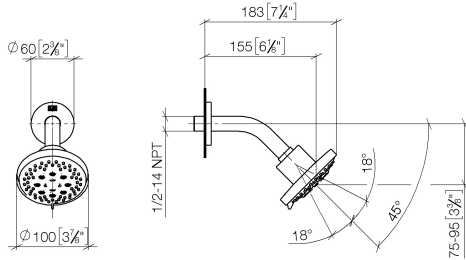

Shower head - Brushed Platinum

TARA

28 505 979

- 155mm projection
- ball-joint pivotable through 18° (in any direction)
- Three or five settings: PURIFY RAIN, COMPACT SOFT FLOW, COMPACT AQUAPRESSURE FLOW, max. flow rate 7.6 l/min (at 3 bar)
- with anti-scale system
- spray head Ø 100mm
- rosette Ø 60 mm
- 1/2" connection
- Function from: 5.5 l/min
- WRAS 2201056

Recommended miscellaneous

- Concealed wall elbow -** 35 085 970 90
- max. recess depth 163 mm
 - min. recess depth 90 mm

28 505 979

mm [inches]

Flow rate chart

Codes & Standards

DIN 4109

ISO 3822

Scottish Water
Byelaws

UK Water Supply
Regulations

Ü-Zeichen

Shower head - Brushed Platinum

TARA

28 505 979

Certificates

LGA_28

WRAS_2201

28 505 979

Product version from 3/9/2015

Shower head - Brushed Platinum

TARA

28 505 979

Spare parts list

Product version from 3/9/2015