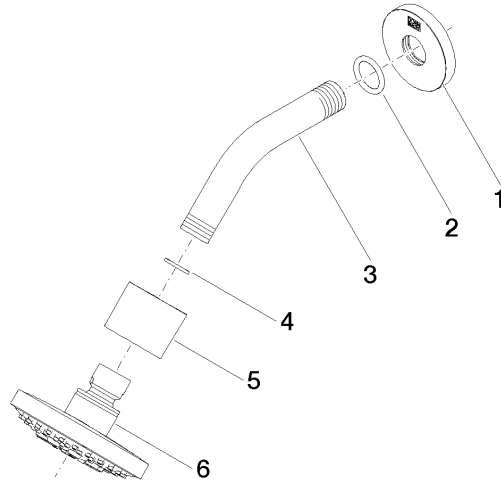

Shower head - Platinum

TARA

28 505 979

- 155mm projection
- ball-joint pivotable through 18° (in any direction)
- Three or five settings: PURIFY RAIN, COMPACT SOFT FLOW, COMPACT AQUAPRESSURE FLOW, max. flow rate 7.6 l/min (at 3 bar)
- with anti-scale system
- spray head Ø 100mm
- rosette Ø 60 mm
- 1/2" connection
- Function from: 5.5 l/min
- WRAS 2201056

Recommended miscellaneous

- Concealed wall elbow -** 35 085 970 90
- max. recess depth 163 mm
 - min. recess depth 90 mm

28 505 979

mm [inches]

Flow rate chart

Codes & Standards

DIN 4109

ISO 3822

Scottish Water
Byelaws

UK Water Supply
Regulations

Ü-Zeichen

Shower head - Platinum

TARA

28 505 979

Certificates

LGA_28

WRAS_2201

Product version from 3/9/2015

Shower head - Platinum

TARA

28 505 979

Spare parts list

Product version from 3/9/2015

No.	Item Number	Name	Quantity used	Delivery time
	09 27 22 045-08	rosette	6	40