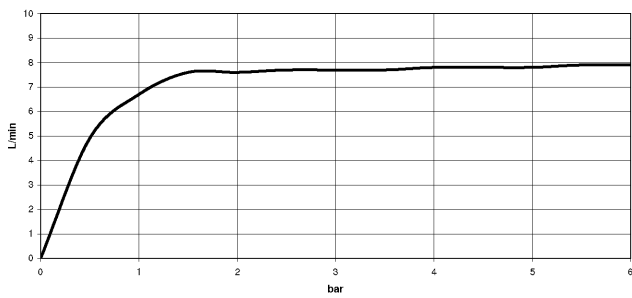

Shower head - Platinum

TARA

28 505 979

- 155mm projection
- ball-joint pivotable through 18° (in any direction)
- Three or five settings: PURIFY RAIN, COMPACT SOFT FLOW, COMPACT AQUAPRESSURE FLOW, max. flow rate 7.6 l/min (at 3 bar)
- with anti-scale system
- spray head Ø 100mm
- rosette Ø 60 mm
- 1/2" connection
- Function from: 5.5 l/min
- WRAS 2201056

Recommended miscellaneous

- Concealed wall elbow -** 35 085 970 90
- max. recess depth 163 mm
 - min. recess depth 90 mm

28 505 979

mm [inches]

Flow rate chart

Codes & Standards

DIN 4109

ISO 3822

Scottish Water
Byelaws

UK Water Supply
Regulations

Ü-Zeichen

Shower head - Platinum

TARA

28 505 979

Certificates

LGA_28