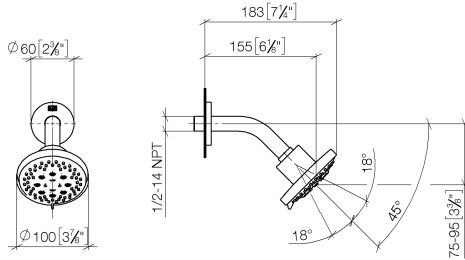

Shower head - Platinum

TARA

28 505 979

- 155mm projection
- ball-joint pivotable through 18° (in any direction)
- Three or five settings: PURIFY RAIN, COMPACT SOFT FLOW, COMPACT AQUAPRESSURE FLOW, max. flow rate 7.6 l/min (at 3 bar)
- with anti-scale system
- spray head Ø 100mm
- rosette Ø 60 mm
- 1/2" connection
- Function from: 5.5 l/min
- WRAS 2201056

Recommended miscellaneous

- Concealed wall elbow -** 35 085 970 90
- max. recess depth 163 mm
 - min. recess depth 90 mm

28 505 979

mm [inches]

Flow rate chart

Codes & Standards

DIN 4109

ISO 3822

Scottish Water
Byelaws

UK Water Supply
Regulations

Ü-Zeichen

Shower head - Platinum

TARA

28 505 979

Certificates

LGA_28

WRAS_2201

Product version from 3/9/2015

Shower head - Platinum

TARA

28 505 979

Spare parts list

Product version from 3/9/2015

No.	Item Number	Name	Quantity used	Delivery time
	09 27 22 045-08	rosette	6	40