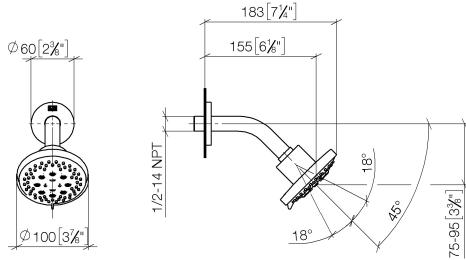

**Shower head - Brushed Light Gold**

TARA

28 505 979

- 155mm projection
- ball-joint pivotable through 18° (in any direction)
- Three or five settings: PURIFY RAIN, COMPACT SOFT FLOW, COMPACT AQUAPRESSURE FLOW, max. flow rate 7.6 l/min (at 3 bar)
- with anti-scale system
- spray head Ø 100mm
- rosette Ø 60 mm
- 1/2" connection
- Function from: 5.5 l/min
- WRAS 2201056

**Recommended miscellaneous**

**Concealed wall elbow - 35 085 970 90**

- min. recess depth 90 mm
- max. recess depth 163 mm

28 505 979

mm [inches]

Flow rate chart

Codes & Standards

DIN 4109

## Shower head - Brushed Light Gold

---

TARA

28 505 979

Certificates

---

LGA\_28

**Product version from 3/9/2015**