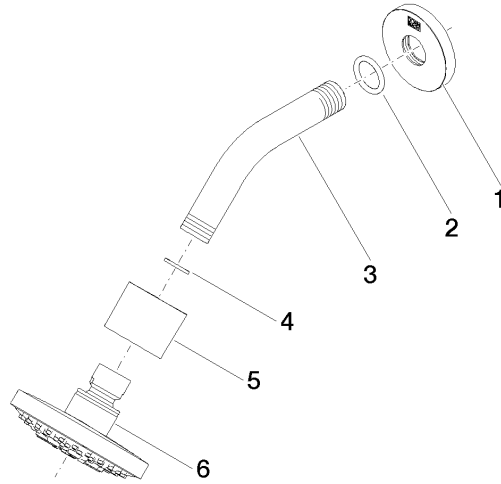

**Shower head - Brushed Light Gold**

TARA

28 505 979

- 155mm projection
- ball-joint pivotable through 18° (in any direction)
- Three or five settings: PURIFY RAIN, COMPACT SOFT FLOW, COMPACT AQUAPRESSURE FLOW, max. flow rate 7.6 l/min (at 3 bar)
- with anti-scale system
- spray head Ø 100mm
- rosette Ø 60 mm
- 1/2" connection
- Function from: 5.5 l/min
- WRAS 2201056

**Recommended miscellaneous**

**Concealed wall elbow - 35 085 970 90**

- min. recess depth 90 mm
- max. recess depth 163 mm

28 505 979

mm [inches]

Flow rate chart

Codes & Standards

DIN 4109

## Shower head - Brushed Light Gold

---

TARA

28 505 979

Certificates

---

LGA\_28

**Product version from 3/9/2015**

## Shower head - Brushed Light Gold

TARA

28 505 979