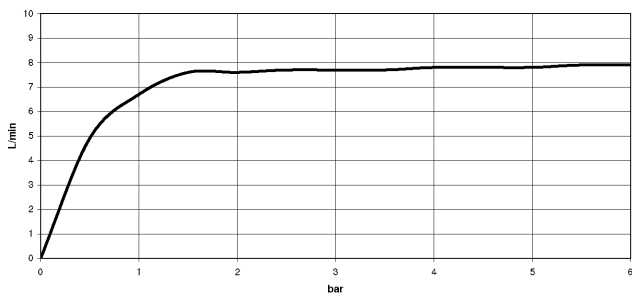

**Shower head - Brushed Light Gold**

TARA

28 505 979

- 155mm projection
- ball-joint pivotable through 18° (in any direction)
- Three or five settings: PURIFY RAIN, COMPACT SOFT FLOW, COMPACT AQUAPRESSURE FLOW, max. flow rate 7.6 l/min (at 3 bar)
- with anti-scale system
- spray head Ø 100mm
- rosette Ø 60 mm
- 1/2" connection
- Function from: 5.5 l/min
- WRAS 2201056

**Recommended miscellaneous**

**Concealed wall elbow - 35 085 970 90**

- min. recess depth 90 mm
- max. recess depth 163 mm

28 505 979

mm [inches]

Flow rate chart

Codes & Standards

DIN 4109