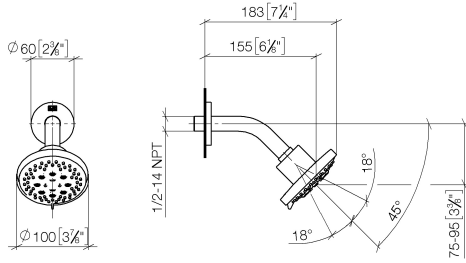

28 505 979

- 155mm projection
- ball-joint pivotable through 18° (in any direction)
- Three or five settings: PURIFY RAIN, COMPACT SOFT FLOW, COMPACT AQUAPRESSURE FLOW, max. flow rate 7.6 l/min (at 3 bar)
- with anti-scale system
- spray head Ø 100mm
- rosette Ø 60 mm
- 1/2" connection
- Function from: 5.5 l/min
- WRAS 2201056

Recommended miscellaneous

	<b>Concealed wall elbow -</b> <ul style="list-style-type: none"> <li>• max. recess depth 163 mm</li> <li>• min. recess depth 90 mm</li> </ul>	35 085 970 90
---	--	---------------

28 505 979

mm [inches]

**Flow rate chart**

**Codes & Standards**

DIN 4109

ISO 3822

Scottish Water  
Byelaws

UK Water Supply  
Regulations

## Shower head - Matte Black

---

TARA

28 505 979