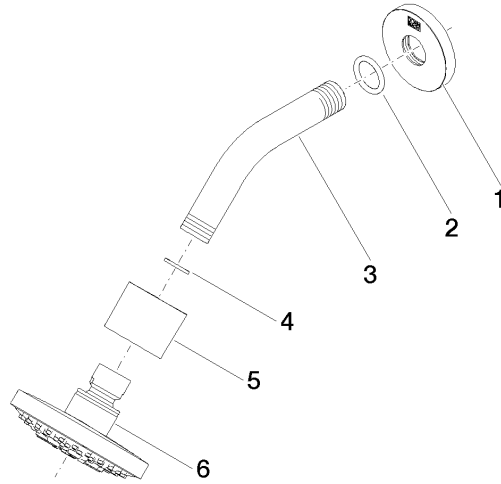

28 505 979

mm [inches]

**Flow rate chart**

**Codes & Standards**

DIN 4109

ISO 3822

Scottish Water  
Byelaws

UK Water Supply  
Regulations

## Shower head - Matte Black

TARA

28 505 979

### Spare parts list