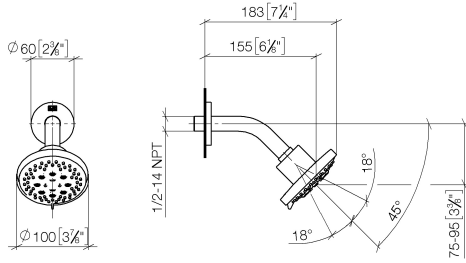

28 505 979

Fits: TARA, LISSÉ, VAIA, META

- 155mm projection
- ball-joint pivotable through 18° (in any direction)
- Three or five settings: PURIFY RAIN, COMPACT SOFT FLOW, COMPACT AQUAPRESSURE FLOW, max. flow rate 7.6 l/min (at 3 bar)
- with anti-scale system
- spray head Ø 100mm
- rosette Ø 60 mm
- 1/2" connection
- Function from: 5.5 l/min
- WRAS 2201056

28 505 979

mm [inches]

Flow rate chart

Codes & Standards

DIN 4109

ISO 3822

Scottish Water
Byelaws

UK Water Supply
Regulations

Ü-Zeichen

Shower head - Brushed Chrome

TARA

28 505 979

Certificates

LGA_28

WRAS_2201

28 505 979

Product version from 3/9/2015

Parts for other
finishes can be found
here: [Chrome](#)

Shower head - Brushed Chrome

TARA

28 505 979

Spare parts list

Product version from 3/9/2015

No.	Item Number	Name	Quantity used	Delivery time
	09 27 22 045-93	rosette	6	20