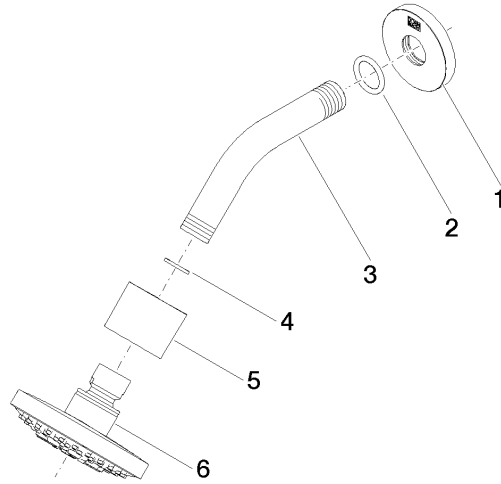

28 505 979

Fits: TARA, LISSÉ, VAIA, META

- 155mm projection
- ball-joint pivotable through 18° (in any direction)
- Three or five settings: PURIFY RAIN, COMPACT SOFT FLOW, COMPACT AQUAPRESSURE FLOW, max. flow rate 7.6 l/min (at 3 bar)
- with anti-scale system
- spray head Ø 100mm
- rosette Ø 60 mm
- 1/2" connection
- Function from: 5.5 l/min
- WRAS 2201056

28 505 979

mm [inches]

Flow rate chart

Codes & Standards

DIN 4109

ISO 3822

Scottish Water
Byelaws

UK Water Supply
Regulations

Ü-Zeichen

Shower head - Brushed Chrome

TARA

28 505 979

Certificates

LGA_28

WRAS_2201

28 505 979

Product version from 3/9/2015

Parts for other
finishes can be found
here: [Chrome](#)

Shower head - Brushed Chrome

TARA

28 505 979

Spare parts list

Product version from 3/9/2015

No.	Item Number	Name	Quantity used	Delivery time
	09 27 22 045-93	rosette	6	20