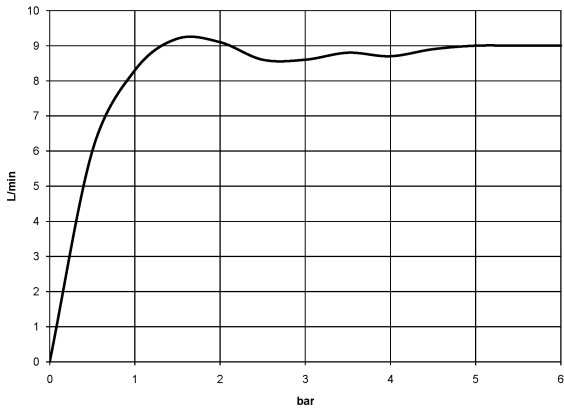

28 508 360

- 200mm projection
- ball-joint pivotable through 30°
- Three settings: PURIFY RAIN, COMPACT SOFT FLOW, COMPACT AQUAPRESSURE FLOW, max. flow rate 9 l/min (at 3 bar)
- Function from: 7 l/min
- with anti-scale system
- spray head Ø 94mm
- rosette Ø 55 mm
- 1/2" connection

Recommended miscellaneous

- Concealed wall elbow -** 35 085 970 90
- max. recess depth 163 mm
 - min. recess depth 90 mm

28 508 360

mm [inches]

Flow rate chart

MADISON Shower head - Chrome

MADISON

28 508 360