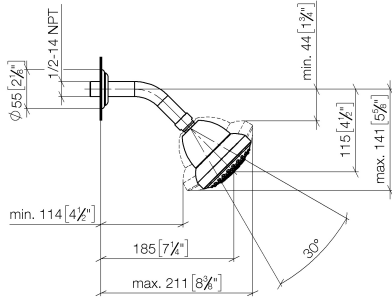

28 508 360

- 200mm projection
- ball-joint pivotable through 30°
- Three settings: PURIFY RAIN, COMPACT SOFT FLOW, COMPACT AQUAPRESSURE FLOW, max. flow rate 9 l/min (at 3 bar)
- Function from: 7 l/min
- with anti-scale system
- spray head Ø 94mm
- rosette Ø 55 mm
- 1/2" connection

	Chrome	28 508 360-00
	Chrome	28 508 360-00 0010
	Brushed Platinum	28 508 360-06 0010
	Brushed Platinum	28 508 360-06
	Platinum	28 508 360-08 0010
	Platinum	28 508 360-08
	Durabass (23kt Gold)	28 508 360-09 0010
	Durabass (23kt Gold)	28 508 360-09
	Brushed Durabass (23kt Gold)	28 508 360-28 0010
	Brushed Durabass (23kt Gold)	28 508 360-28
	Brushed Dark Platinum	28 508 360-99 0010
	Brushed Dark Platinum	28 508 360-99

Recommended miscellaneous

- Concealed wall elbow -** 35 085 970 90
- max. recess depth 163 mm
 - min. recess depth 90 mm

28 508 360

mm [inches]

Flow rate chart

MADISON Shower head - Chrome

MADISON

28 508 360

Spare parts list

No.	Item Number	Name	Quantity used	Delivery time
	09 27 35 003-00	rosette	4	10