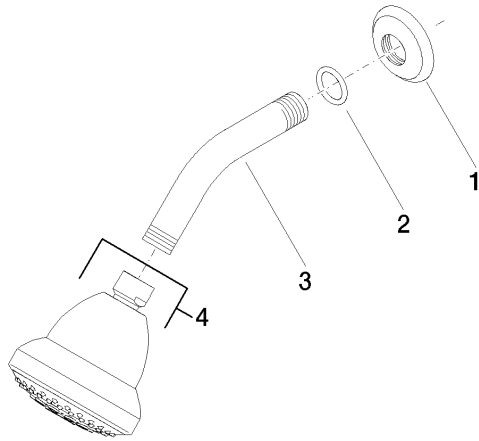

28 508 360

- 200mm projection
- ball-joint pivotable through 30°
- Three settings: PURIFY RAIN, COMPACT SOFT FLOW, COMPACT AQUAPRESSURE FLOW, max. flow rate 9 l/min (at 3 bar)
- Function from: 7 l/min
- with anti-scale system
- spray head Ø 94mm
- rosette Ø 55 mm
- 1/2" connection

Recommended miscellaneous

- Concealed wall elbow -** 35 085 970 90
- max. recess depth 163 mm
 - min. recess depth 90 mm

28 508 360

mm [inches]

Flow rate chart

MADISON Shower head - Chrome

MADISON

28 508 360

Spare parts list

No.	Item Number	Name	Quantity used	Delivery time
	09 27 35 003-00	rosette	4	10