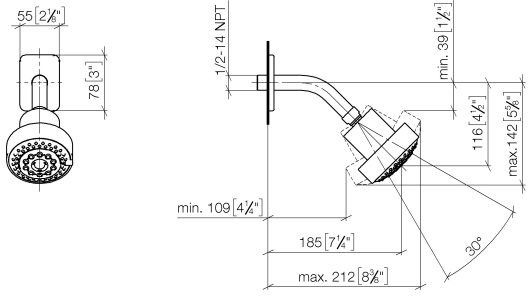

28 508 710

- 200mm projection
- ball-joint pivotable through 30°
- Three settings: PURIFY RAIN, COMPACT SOFT FLOW, COMPACT AQUAPRESSURE FLOW, max. flow rate 9 l/min (at 3 bar)
- with anti-scale system
- spray head Ø 92mm
- rosette 78 x 55 mm
- 1/2" connection
- Function from: 7 l/min

	Chrome	28 508 710-00
	Chrome	28 508 710-00 0010
	Brushed Platinum	28 508 710-06 0010
	Brushed Platinum	28 508 710-06

Recommended miscellaneous

- Concealed wall elbow -** 35 085 970 90
- max. recess depth 163 mm
  - min. recess depth 90 mm

28 508 710

mm [inches]

**Flow rate chart**

## LULU Shower head - Chrome

LULU

28 508 710