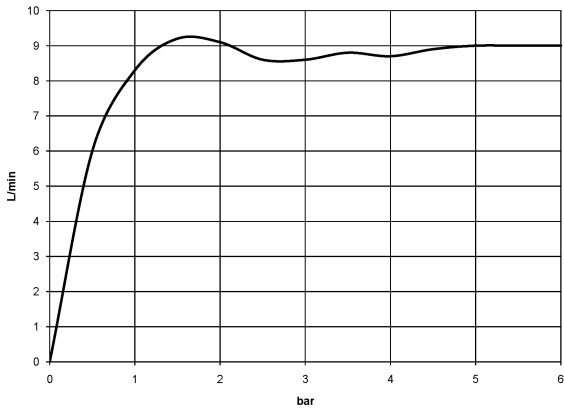

28 508 710

- 200mm projection
- ball-joint pivotable through 30°
- Three settings: PURIFY RAIN, COMPACT SOFT FLOW, COMPACT AQUAPRESSURE FLOW, max. flow rate 9 l/min (at 3 bar)
- with anti-scale system
- spray head Ø 92mm
- rosette 78 x 55 mm
- 1/2" connection
- Function from: 7 l/min

	Chrome	28 508 710-00
	Chrome	28 508 710-00 0010
	Brushed Platinum	28 508 710-06 0010
	Brushed Platinum	28 508 710-06

Recommended miscellaneous

- Concealed wall elbow -** 35 085 970 90
- max. recess depth 163 mm
  - min. recess depth 90 mm

28 508 710

mm [inches]

**Flow rate chart**