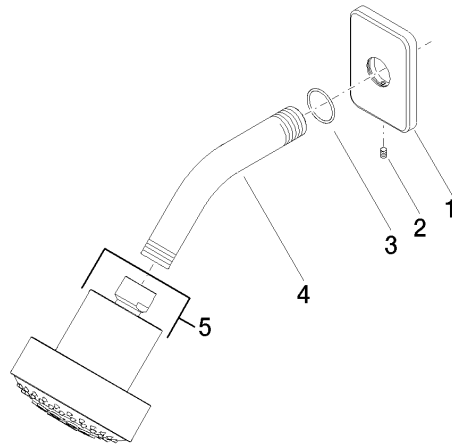

28 508 710

- 200mm projection
- ball-joint pivotable through 30°
- Three settings: PURIFY RAIN, COMPACT SOFT FLOW, COMPACT AQUAPRESSURE FLOW, max. flow rate 9 l/min (at 3 bar)
- with anti-scale system
- spray head Ø 92mm
- rosette 78 x 55 mm
- 1/2" connection
- Function from: 7 l/min

	Chrome	28 508 710-00
	Chrome	28 508 710-00 0010
	Brushed Platinum	28 508 710-06 0010
	Brushed Platinum	28 508 710-06

Recommended miscellaneous

- Concealed wall elbow -** 35 085 970 90
- max. recess depth 163 mm
  - min. recess depth 90 mm

28 508 710

mm [inches]

**Flow rate chart**

## LULU Shower head - Chrome

LULU

28 508 710