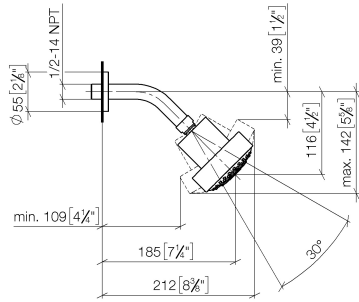

Shower head - Chrome

TARA

28 508 979

- 200mm projection
- ball-joint pivotable through 30°
- Three settings: PURIFY RAIN, COMPACT SOFT FLOW, COMPACT AQUAPRESSURE FLOW, max. flow rate 9 l/min (at 3 bar)
- Function from: 7 l/min
- with anti-scale system
- spray head Ø 92mm
- rosette Ø 55 mm
- 1/2" connection

Shower head - Chrome

TARA

28 508 979

Recommended miscellaneous

-
- | | | |
|---|--|---------------|
|  | Concealed wall elbow -
•max. recess depth 163 mm
•min. recess depth 90 mm | 35 085 970 90 |
|---|--|---------------|

28 508 979

mm [inches]

Flow rate chart

28 508 979

Product version from 6/1/2024

Shower head - Chrome

TARA

28 508 979

Spare parts list

Product version from 6/1/2024

No.	Item Number	Name	Quantity used	Delivery time
	09 27 22 003-00	rosette	4	10