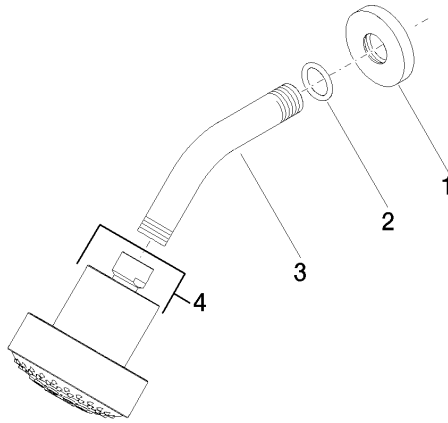

Shower head - Chrome

TARA

28 508 979

- 200mm projection
- ball-joint pivotable through 30°
- Three settings: PURIFY RAIN, COMPACT SOFT FLOW, COMPACT AQUAPRESSURE FLOW, max. flow rate 9 l/min (at 3 bar)
- Function from: 7 l/min
- with anti-scale system
- spray head Ø 92mm
- rosette Ø 55 mm
- 1/2" connection

Shower head - Chrome

TARA

28 508 979

Recommended miscellaneous

-
- | | | |
|---|--|---------------|
|  | Concealed wall elbow -
•max. recess depth 163 mm
•min. recess depth 90 mm | 35 085 970 90 |
|---|--|---------------|

28 508 979

mm [inches]

Flow rate chart

28 508 979

Product version from 6/1/2024

Shower head - Chrome

TARA

28 508 979

Spare parts list

Product version from 6/1/2024

No.	Item Number	Name	Quantity used	Delivery time
	09 27 22 003-00	rosette	4	10