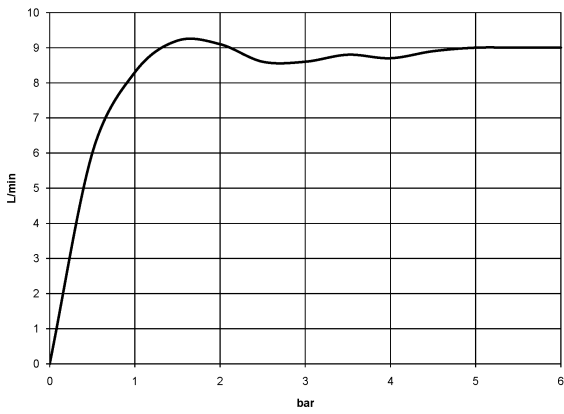

Shower head - Chrome

TARA

28 508 979

- 200mm projection
- ball-joint pivotable through 30°
- Three settings: PURIFY RAIN, COMPACT SOFT FLOW, COMPACT AQUAPRESSURE FLOW, max. flow rate 9 l/min (at 3 bar)
- Function from: 7 l/min
- with anti-scale system
- spray head Ø 92mm
- rosette Ø 55 mm
- 1/2" connection

Shower head - Chrome

TARA

28 508 979

Recommended miscellaneous

-
- | | | |
|---|--|---------------|
|  | Concealed wall elbow -
•max. recess depth 163 mm
•min. recess depth 90 mm | 35 085 970 90 |
|---|--|---------------|

28 508 979

mm [inches]

Flow rate chart

28 508 979

Product version from 6/1/2024

Shower head - Chrome

TARA

28 508 979