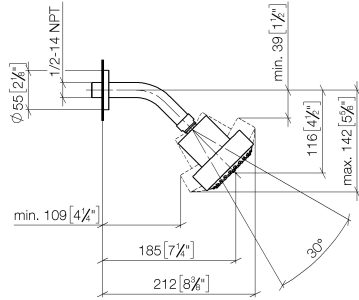

28 508 979

- 200mm projection
- ball-joint pivotable through 30°
- Three settings: PURIFY RAIN, COMPACT SOFT FLOW, COMPACT AQUAPRESSURE FLOW, max. flow rate 6.8 l/min (at 3 bar)
- with anti-scale system
- spray head Ø 92mm
- rosette Ø 55 mm
- 1/2" connection
- This product can help a building meet the requirements of Green Building Rating Systems, e.g. LEED®, BREEAM®, DGNB

Fits: TARA, LISSÉ, VAIA, META

	Chrome	28 508 979-00 0010
	Chrome	28 508 979-00
	Brushed Platinum	28 508 979-06 0010
	Brushed Platinum	28 508 979-06
	Platinum	28 508 979-08 0010
	Platinum	28 508 979-08
	Dark Chrome	28 508 979-19 0010
	Dark Chrome	28 508 979-19
	Light Gold	28 508 979-26 0010
	Light Gold	28 508 979-26
	Brushed Light Gold	28 508 979-27 0010
	Brushed Light Gold	28 508 979-27
	Brushed Durabrass (23kt Gold)	28 508 979-28 0010
	Brushed Durabrass (23kt Gold)	28 508 979-28
	Matte Black	28 508 979-33 0010
	Matte Black	28 508 979-33
	Brushed Bronze	28 508 979-42 0010
	Brushed Bronze	28 508 979-42
	Brushed Champagne (22kt Gold)	28 508 979-46 0010
	Brushed Champagne (22kt Gold)	28 508 979-46
	Champagne (22kt Gold)	28 508 979-47 0010
	Champagne (22kt Gold)	28 508 979-47
	Brushed Chrome	28 508 979-93 0010
	Brushed Chrome	28 508 979-93
	Brushed Dark Platinum	28 508 979-99 0010
	Brushed Dark Platinum	28 508 979-99

Shower head FlowReduce - Chrome

TARA

28 508 979

28 508 979

mm [inches]

Flow rate chart

Codes & Standards

ASME A112.18.1

cUPC

DIN 4109

EPA WaterSense

ISO 3822

Ü-Zeichen

WaterSense

Shower head FlowReduce - Chrome

TARA