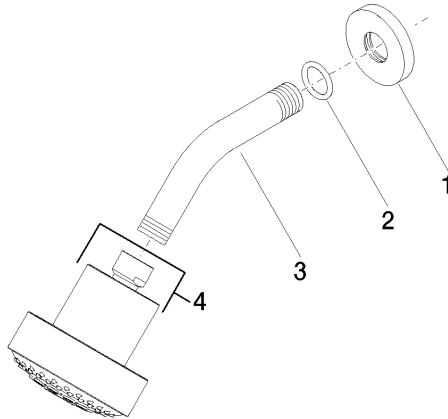

cUPC

DIN 4109

EPA WaterSense

ISO 3822

Ü-Zeichen

WaterSense

Shower head FlowReduce - Chrome

TARA

Parts for other
finishes can be found
here: [Chrome](#)

Shower head FlowReduce - Chrome

TARA

28 508 979

Spare parts list

Product version up to 5/15/2020

Product version from 5/15/2020

No.	Item Number	Name	Quantity used	Delivery time
	09 27 22 019-00	rosette	4	10