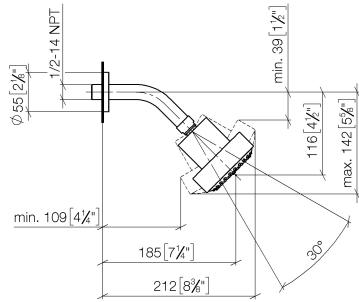

Shower head FlowReduce - Dark Chrome

TARA

28 508 979

Fits: TARA, LISSÉ, VAIA, META

- 200mm projection
- ball-joint pivotable through 30°
- Three settings: PURIFY RAIN, COMPACT SOFT FLOW, COMPACT AQUAPRESSURE FLOW, max. flow rate 6.8 l/min (at 3 bar)
- with anti-scale system
- spray head Ø 92mm
- rosette Ø 55 mm
- 1/2" connection
- This product can help a building meet the requirements of Green Building Rating Systems, e.g. LEED®, BREEAM®, DGNB

	Dark Chrome	28 508 979-19 0010
	Chrome	28 508 979-00 0010
	Chrome	28 508 979-00
	Brushed Platinum	28 508 979-06 0010
	Brushed Platinum	28 508 979-06
	Platinum	28 508 979-08 0010
	Platinum	28 508 979-08
	Dark Chrome	28 508 979-19
	Light Gold	28 508 979-26 0010
	Light Gold	28 508 979-26
	Brushed Light Gold	28 508 979-27 0010
	Brushed Light Gold	28 508 979-27
	Brushed Durabrass (23kt Gold)	28 508 979-28 0010
	Brushed Durabrass (23kt Gold)	28 508 979-28
	Matte Black	28 508 979-33 0010
	Matte Black	28 508 979-33
	Brushed Bronze	28 508 979-42 0010
	Brushed Bronze	28 508 979-42
	Brushed Champagne (22kt Gold)	28 508 979-46 0010
	Brushed Champagne (22kt Gold)	28 508 979-46
	Champagne (22kt Gold)	28 508 979-47 0010
	Champagne (22kt Gold)	28 508 979-47
	Brushed Chrome	28 508 979-93 0010
	Brushed Chrome	28 508 979-93
	Brushed Dark Platinum	28 508 979-99 0010
	Brushed Dark Platinum	28 508 979-99

Shower head FlowReduce - Dark Chrome

TARA

28 508 979

28 508 979

mm [inches]

Flow rate chart

Codes & Standards

DIN 4109

ISO 3822

Ü-Zeichen

Shower head FlowReduce - Dark Chrome

TARA

28 508 979

Certificates

LGA_38

28 508 979