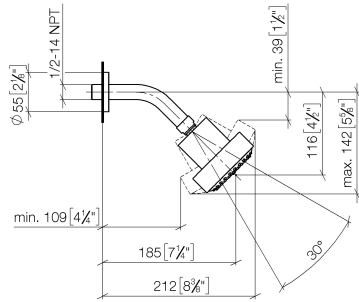

Shower head FlowReduce - Light Gold

TARA

28 508 979

Fits: TARA, LISSÉ, VAIA, META

- 200mm projection
- ball-joint pivotable through 30°
- Three settings: PURIFY RAIN, COMPACT SOFT FLOW, COMPACT AQUAPRESSURE FLOW, max. flow rate 6.8 l/min (at 3 bar)
- with anti-scale system
- spray head Ø 92mm
- rosette Ø 55 mm
- 1/2" connection
- This product can help a building meet the requirements of Green Building Rating Systems, e.g. LEED®, BREEAM®, DGNB

	Light Gold	28 508 979-26 0010
	Chrome	28 508 979-00 0010
	Chrome	28 508 979-00
	Brushed Platinum	28 508 979-06 0010
	Brushed Platinum	28 508 979-06
	Platinum	28 508 979-08 0010
	Platinum	28 508 979-08
	Dark Chrome	28 508 979-19 0010
	Dark Chrome	28 508 979-19
	Light Gold	28 508 979-26
	Brushed Light Gold	28 508 979-27 0010
	Brushed Light Gold	28 508 979-27
	Brushed Durabrass (23kt Gold)	28 508 979-28 0010
	Brushed Durabrass (23kt Gold)	28 508 979-28
	Matte Black	28 508 979-33 0010
	Matte Black	28 508 979-33
	Brushed Bronze	28 508 979-42 0010
	Brushed Bronze	28 508 979-42
	Brushed Champagne (22kt Gold)	28 508 979-46 0010
	Brushed Champagne (22kt Gold)	28 508 979-46
	Champagne (22kt Gold)	28 508 979-47 0010
	Champagne (22kt Gold)	28 508 979-47
	Brushed Chrome	28 508 979-93 0010
	Brushed Chrome	28 508 979-93
	Brushed Dark Platinum	28 508 979-99 0010
	Brushed Dark Platinum	28 508 979-99

Shower head FlowReduce - Light Gold

TARA

28 508 979

28 508 979

mm [inches]

Flow rate chart

Codes & Standards

DIN 4109

ISO 3822

Ü-Zeichen

Shower head FlowReduce - Light Gold

TARA

28 508 979

Certificates

LGA_38

28 508 979