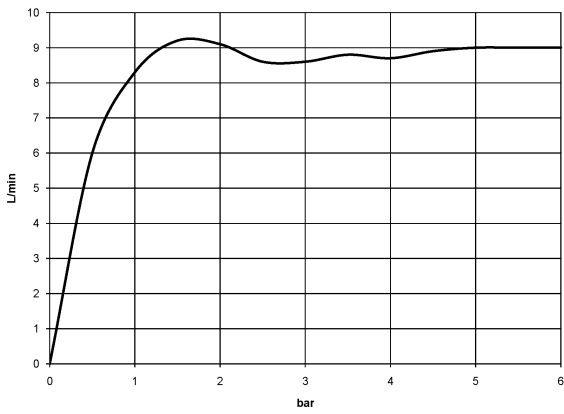

Shower head - Brushed Light Gold

TARA

28 508 979

- 200mm projection
- ball-joint pivotable through 30°
- Three settings: PURIFY RAIN, COMPACT SOFT FLOW, COMPACT AQUAPRESSURE FLOW, max. flow rate 9 l/min (at 3 bar)
- Function from: 7 l/min
- with anti-scale system
- spray head Ø 92mm
- rosette Ø 55 mm
- 1/2" connection

Shower head - Brushed Light Gold

TARA

28 508 979

Recommended miscellaneous

Concealed wall elbow -

35 085 970 90

- min. recess depth 90 mm
- max. recess depth 163 mm

28 508 979

mm [inches]

Flow rate chart

28 508 979

Product version from 6/1/2024

Shower head - Brushed Light Gold

TARA

28 508 979

Spare parts list