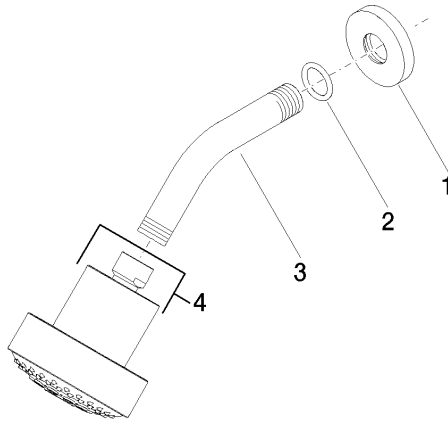

Shower head - Brushed Light Gold

TARA

28 508 979

- 200mm projection
- ball-joint pivotable through 30°
- Three settings: PURIFY RAIN, COMPACT SOFT FLOW, COMPACT AQUAPRESSURE FLOW, max. flow rate 9 l/min (at 3 bar)
- Function from: 7 l/min
- with anti-scale system
- spray head Ø 92mm
- rosette Ø 55 mm
- 1/2" connection

Shower head - Brushed Light Gold

TARA

28 508 979

Recommended miscellaneous

Concealed wall elbow -

35 085 970 90

- min. recess depth 90 mm
- max. recess depth 163 mm

28 508 979

mm [inches]

Flow rate chart

28 508 979

Product version from 6/1/2024

Shower head - Brushed Light Gold

TARA

28 508 979

Spare parts list