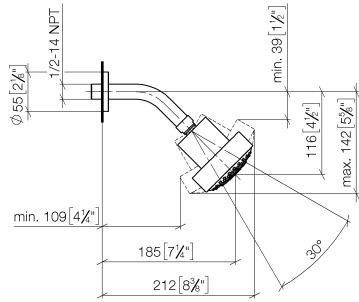

Shower head - Brushed Light Gold

TARA

28 508 979

- 200mm projection
- ball-joint pivotable through 30°
- Three settings: PURIFY RAIN, COMPACT SOFT FLOW, COMPACT AQUAPRESSURE FLOW, max. flow rate 9 l/min (at 3 bar)
- Function from: 7 l/min
- with anti-scale system
- spray head Ø 92mm
- rosette Ø 55 mm
- 1/2" connection

Shower head - Brushed Light Gold

TARA

28 508 979

Recommended miscellaneous

Concealed wall elbow -

35 085 970 90

- min. recess depth 90 mm
- max. recess depth 163 mm

28 508 979

mm [inches]

Flow rate chart

28 508 979

Product version from 6/1/2024

Shower head - Brushed Light Gold

TARA

28 508 979

Spare parts list

Product version from 6/1/2024

No.	Item Number	Name	Quantity used	Delivery time
	09 27 22 003-27	rosette	4	60