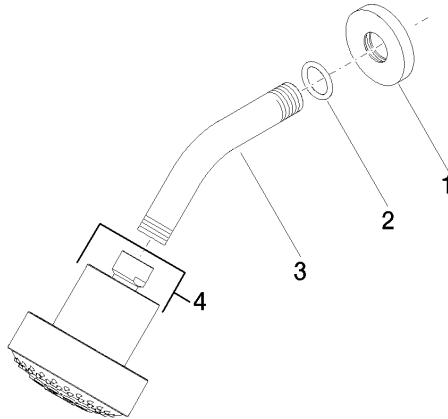

**Shower head FlowReduce - Brushed Durabronze (23kt Gold)**

TARA

28 508 979

Fits: TARA, LISSÉ, VAIA, META

- 200mm projection
- ball-joint pivotable through 30°
- Three settings: PURIFY RAIN, COMPACT SOFT FLOW, COMPACT AQUAPRESSURE FLOW, max. flow rate 6.8 l/min (at 3 bar)
- with anti-scale system
- spray head Ø 92mm
- rosette Ø 55 mm
- 1/2" connection
- This product can help a building meet the requirements of Green Building Rating Systems, e.g. LEED®, BREEAM®, DGNB

## Shower head FlowReduce - Brushed Durabronz (23kt Gold)

---

TARA

28 508 979

28 508 979

mm [inches]

Flow rate chart

Codes & Standards

## Shower head FlowReduce - Brushed Durabronze (23kt Gold)

---

TARA

28 508 979

Certificates

---

LGA\_38

28 508 979

## Shower head FlowReduce - Brushed Durabron (23kt Gold)

TARA

28 508 979