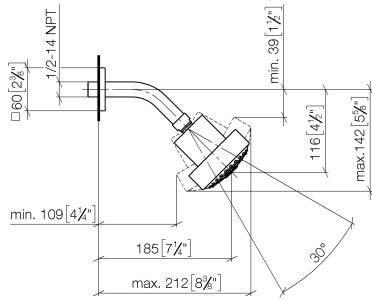

Shower head - Chrome

IMO

28 508 980

- 200mm projection
- ball-joint pivotable through 30°
- Three settings: PURIFY RAIN, COMPACT SOFT FLOW, COMPACT AQUAPRESSURE FLOW, max. flow rate 9 l/min (at 3 bar)
- Function from: 7 l/min
- with anti-scale system
- spray head Ø 92mm
- rosette 60 x 60 mm
- 1/2" connection

Shower head - Chrome

IMO

28 508 980

Recommended miscellaneous

Concealed wall elbow -

35 085 970 90

- max. recess depth 163 mm
- min. recess depth 90 mm

28 508 980

mm [inches]

Flow rate chart

Product version from 6/1/2024

Shower head - Chrome

IMO

28 508 980

Spare parts list

Product version from 6/1/2024

| No. | Item Number | Name | Quantity used | Delivery time |
|-----|-----------------|---------|---------------|---------------|
| | 09 27 98 003-00 | rosette | 5 | 10 |