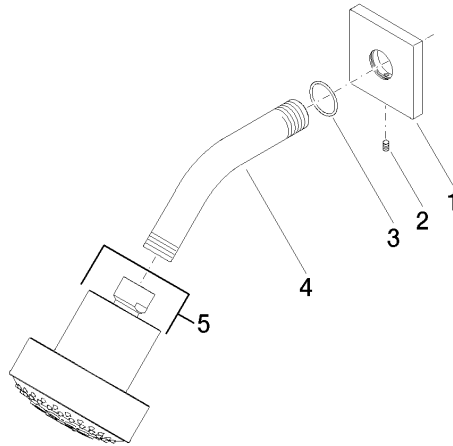

Shower head - Chrome

IMO

28 508 980

- 200mm projection
- ball-joint pivotable through 30°
- Three settings: PURIFY RAIN, COMPACT SOFT FLOW, COMPACT AQUAPRESSURE FLOW, max. flow rate 9 l/min (at 3 bar)
- Function from: 7 l/min
- with anti-scale system
- spray head Ø 92mm
- rosette 60 x 60 mm
- 1/2" connection

Shower head - Chrome

IMO

28 508 980

Recommended miscellaneous

Concealed wall elbow -

35 085 970 90

- max. recess depth 163 mm
- min. recess depth 90 mm

28 508 980

mm [inches]

Flow rate chart

Product version from 6/1/2024

Shower head - Chrome

IMO

28 508 980

Spare parts list

Product version from 6/1/2024