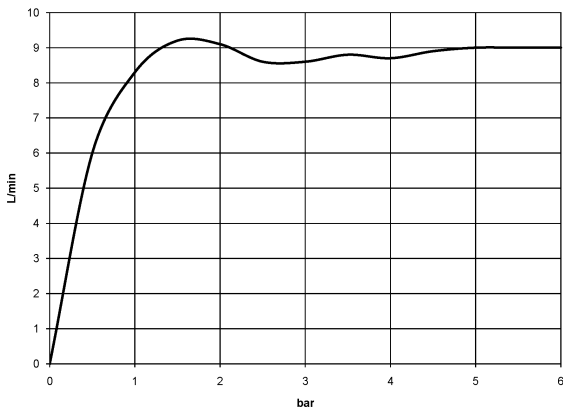

Shower head - Chrome

IMO

28 508 980

- 200mm projection
- ball-joint pivotable through 30°
- Three settings: PURIFY RAIN, COMPACT SOFT FLOW, COMPACT AQUAPRESSURE FLOW, max. flow rate 9 l/min (at 3 bar)
- Function from: 7 l/min
- with anti-scale system
- spray head Ø 92mm
- rosette 60 x 60 mm
- 1/2" connection

Shower head - Chrome

IMO

28 508 980

Recommended miscellaneous

Concealed wall elbow -

35 085 970 90

- max. recess depth 163 mm
- min. recess depth 90 mm

28 508 980

mm [inches]

Flow rate chart

Product version from 6/1/2024

Shower head - Chrome

IMO

28 508 980

Spare parts list

Product version from 6/1/2024