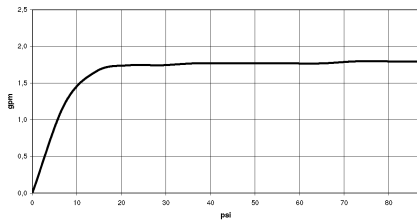

Codes & Standards

DIN 4109

ISO 3822

Ü-Zeichen