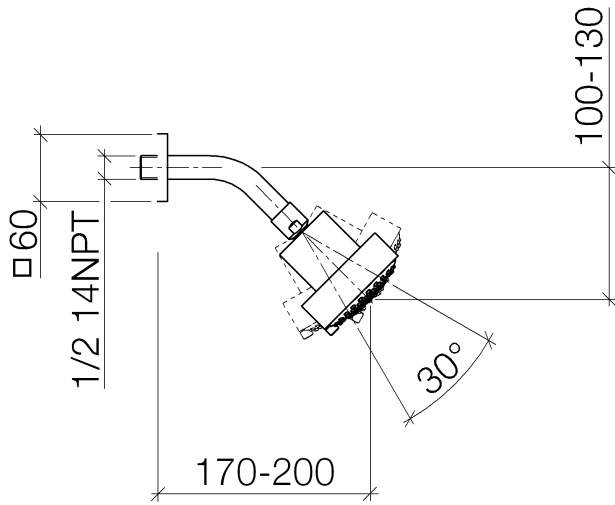

28 508 980

Flow rate chart