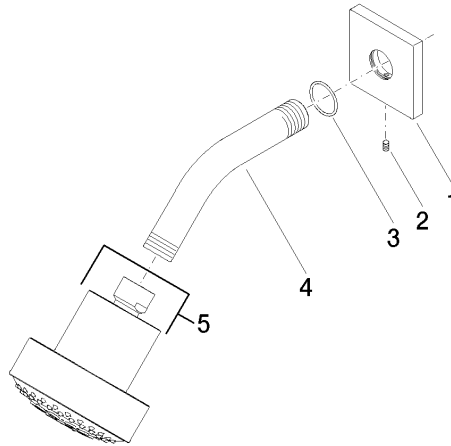

28 508 980

Product version from 5/15/2020

Parts for other
finishes can be found
here: [Chrome](#)