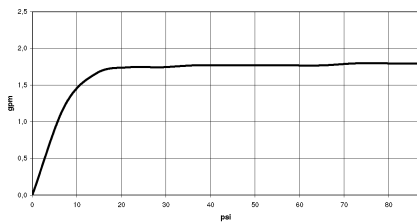

Codes & Standards

DIN 4109

ISO 3822

Ü-Zeichen