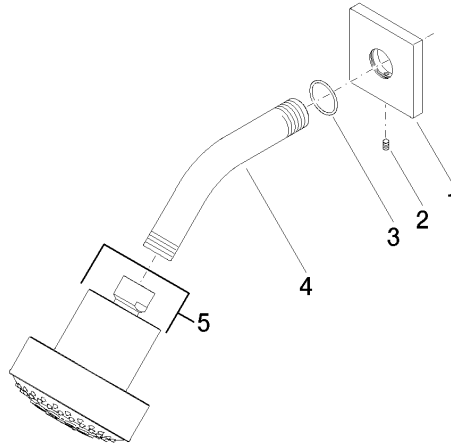

**Shower head FlowReduce - Brushed Durabron (23kt Gold)**

IMO

28 508 980

Fits: IMO, MEM, CL.1, CYO

- 200mm projection
- ball-joint pivotable through 30°
- Three settings: PURIFY RAIN, COMPACT SOFT FLOW, COMPACT AQUAPRESSURE FLOW, max. flow rate 6.8 l/min (at 3 bar)
- with anti-scale system
- spray head Ø 92mm
- rosette 60 x 60 mm
- 1/2" connection
- This product can help a building meet the requirements of Green Building Rating Systems, e.g. LEED®, BREEAM®, DGNB

# Shower head FlowReduce - Brushed Durabronz (23kt Gold)

IMO

28 508 980

Product version up to 5/15/2020

**Product version from 5/15/2020**

Parts for other finishes can be found here: [Chrome](#)

## Shower head FlowReduce - Brushed Durabrass (23kt Gold)

IMO

28 508 980