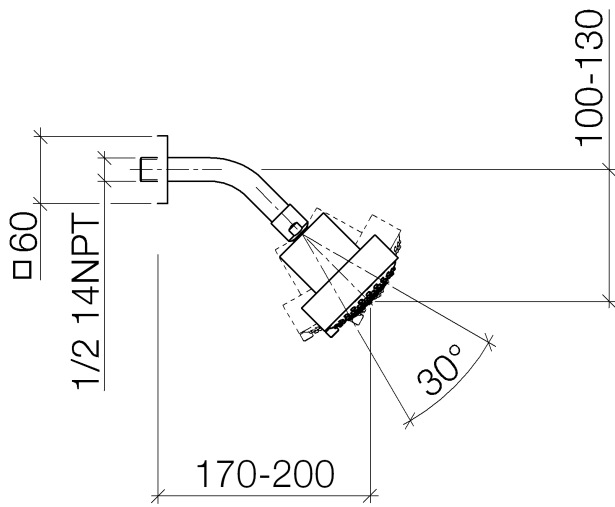

28 508 980

Flow rate chart