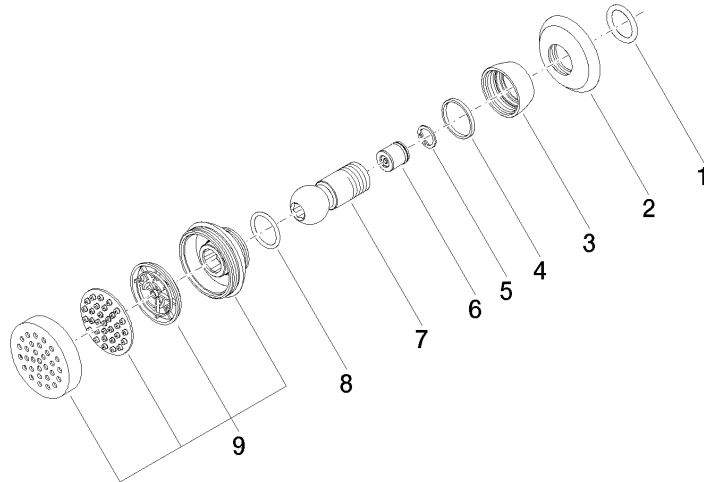

**MADISON Body spray without volume control FlowReduce - Durabrass (23kt Gold)**

MADISON

28 518 360

- spray head Ø 55mm
- ball-joint pivotable through 25° (in any direction)
- rain flow
- rosette Ø 55 mm
- 1/2" connection
- max. flow 5 l/min
- This product can help a building meet the requirements of Green Building Rating Systems, e.g. LEED®, BREEAM®, DGNB

**Concealed wall elbow -** 35 085 970 90

- max. recess depth 163 mm
- min. recess depth 90 mm

28 518 360  
mm [inches]

Flow rate chart

Trajectory diagram

Codes & Standards

DIN 4109

ISO 3822

Scottish Water  
Byelaws

UK Water Supply  
Regulations

Ü-Zeichen

MADISON Body spray without volume control FlowReduce - Durabrass (23kt Gold)

MADISON

---

28 518 360  
Certificates

---

LGA\_38

WRAS\_240602

28 518 360

MADISON Body spray without volume control FlowReduce - Durabrass (23kt Gold)

MADISON

28 518 360

**Spare parts list**

No.	Item Number	Name	Quantity used	Delivery time
	90 14 10 026 00 90	seal	9	2