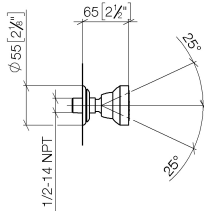

**MADISON Body spray without volume control FlowReduce - Durabrass (23kt Gold)**

MADISON

28 518 360

- spray head Ø 55mm
- ball-joint pivotable through 25° (in any direction)
- rain flow
- rosette Ø 55 mm
- 1/2" connection
- max. flow 5 l/min
- This product can help a building meet the requirements of Green Building Rating Systems, e.g. LEED®, BREEAM®, DGNB

**Concealed wall elbow -** 35 085 970 90

- max. recess depth 163 mm
- min. recess depth 90 mm

28 518 360  
mm [inches]

Flow rate chart

Trajectory diagram

Codes & Standards

DIN 4109

ISO 3822