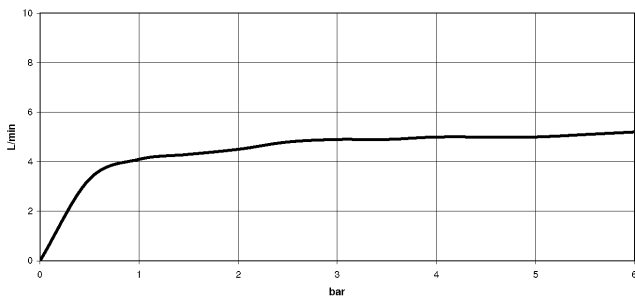

**MADISON Body spray without volume control FlowReduce - Durabrass (23kt Gold)**

MADISON

28 518 360

- spray head Ø 55mm
- ball-joint pivotable through 25° (in any direction)
- rain flow
- rosette Ø 55 mm
- 1/2" connection
- max. flow 5 l/min
- This product can help a building meet the requirements of Green Building Rating Systems, e.g. LEED®, BREEAM®, DGNB

**Concealed wall elbow -** 35 085 970 90

- max. recess depth 163 mm
- min. recess depth 90 mm

28 518 360  
mm [inches]

Flow rate chart

Trajectory diagram

Codes & Standards

DIN 4109

ISO 3822