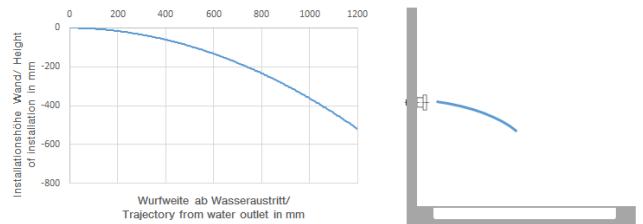

**MADISON Body spray without volume control FlowReduce - Durabrass (23kt Gold)**

MADISON

28 518 360

- spray head Ø 55mm
- ball-joint pivotable through 25° (in any direction)
- rain flow
- rosette Ø 55 mm
- 1/2" connection
- max. flow 5 l/min
- This product can help a building meet the requirements of Green Building Rating Systems, e.g. LEED®, BREEAM®, DGNB

**Concealed wall elbow -** 35 085 970 90

- max. recess depth 163 mm
- min. recess depth 90 mm

28 518 360  
mm [inches]

Flow rate chart

Trajectory diagram

Codes & Standards

DIN 4109

ISO 3822