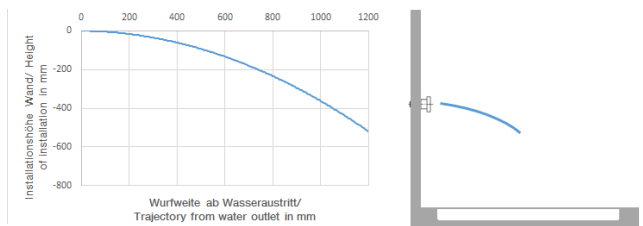

Body spray without volume control FlowReduce - Brushed Durabron (23kt Gold)

IMO

28 518 782

Fits: IMO, MEM, CL.1, CYO

- spray head Ø 55mm
- ball-joint pivotable through 25° (in any direction)
- rain flow
- anti-scale system
- rosette 60 x 60 mm
- 1/2" connection
- max. flow 5 l/min
- WRAS 1809018
- This product can help a building meet the requirements of Green Building Rating Systems, e.g. LEED®, BREEAM®, DGNB

Recommended miscellaneous

Concealed wall elbow -

35 085 970 90

- max. recess depth 163 mm
- min. recess depth 90 mm

28 518 782
mm [inches]

Flow rate chart

Trajectory diagram

Codes & Standards