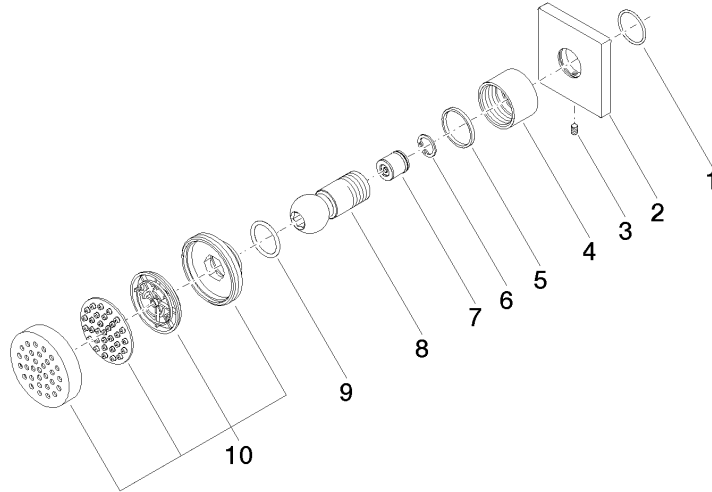

Body spray without volume control FlowReduce - Brushed Durabron (23kt Gold)

IMO

28 518 782

Fits: IMO, MEM, CL.1, CYO

- spray head Ø 55mm
- ball-joint pivotable through 25° (in any direction)
- rain flow
- anti-scale system
- rosette 60 x 60 mm
- 1/2" connection
- max. flow 5 l/min
- WRAS 1809018
- This product can help a building meet the requirements of Green Building Rating Systems, e.g. LEED®, BREEAM®, DGNB

Body spray without volume control FlowReduce - Brushed Durabronze (23kt Gold)

IMO

28 518 782

Spare parts list

Product version from 3/10/2014

No.	Item Number	Name	Quantity used	Delivery time
	09 14 10 098 90	seal	10	2