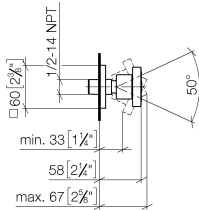

Body spray without volume control FlowReduce - Brushed Durabron (23kt Gold)

IMO

28 518 782

Fits: IMO, MEM, CL.1, CYO

- spray head Ø 55mm
- ball-joint pivotable through 25° (in any direction)
- rain flow
- anti-scale system
- rosette 60 x 60 mm
- 1/2" connection
- max. flow 5 l/min
- WRAS 1809018
- This product can help a building meet the requirements of Green Building Rating Systems, e.g. LEED®, BREEAM®, DGNB

Recommended miscellaneous

Concealed wall elbow -

35 085 970 90

- max. recess depth 163 mm
- min. recess depth 90 mm

28 518 782
mm [inches]

Flow rate chart

Trajectory diagram

Codes & Standards