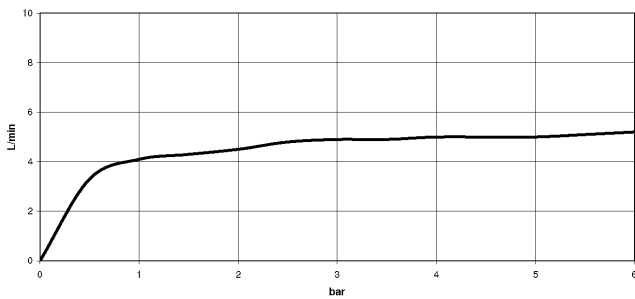

Body spray without volume control FlowReduce - Brushed Durabron (23kt Gold)

IMO

28 518 782

Fits: IMO, MEM, CL.1, CYO

- spray head Ø 55mm
- ball-joint pivotable through 25° (in any direction)
- rain flow
- anti-scale system
- rosette 60 x 60 mm
- 1/2" connection
- max. flow 5 l/min
- WRAS 1809018
- This product can help a building meet the requirements of Green Building Rating Systems, e.g. LEED®, BREEAM®, DGNB

Recommended miscellaneous

Concealed wall elbow -

35 085 970 90

- max. recess depth 163 mm
- min. recess depth 90 mm

28 518 782
mm [inches]

Flow rate chart

Trajectory diagram

Codes & Standards