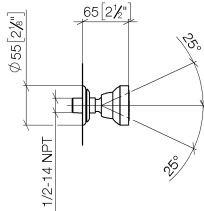

28 528 360

- spray head Ø 55mm
- ball-joint pivotable through 25° (in any direction)
- HORIZONTAL RAIN, max. flow rate 7 l/min (at 3 bar)
- rosette Ø 55 mm
- 1/2" connection

	Chrome	28 528 360-00
	Brushed Platinum	28 528 360-06
	Platinum	28 528 360-08
	Durabass (23kt Gold)	28 528 360-09
	Brushed Durabass (23kt Gold)	28 528 360-28
	Brushed Dark Platinum	28 528 360-99

**Recommended miscellaneous**

**Concealed wall elbow -**

35 085 970 90

- max. recess depth 163 mm
- min. recess depth 90 mm

28 528 360

mm [inches]

**Flow rate chart**

**Codes & Standards**

DIN 4109

ISO 3822

Scottish Water  
Byelaws

UK Water Supply  
Regulations

**Ü-Zeichen**

MADISON Body spray without volume control - Chrome

MADISON

28 528 360

Certificates

LGA\_38

WRAS\_240602

MADISON Body spray without volume control - Chrome

MADISON

28 528 360

**Spare parts list**

No.	Item Number	Name	Quantity used	Delivery time
	90 14 10 026 00 90	seal	9	2