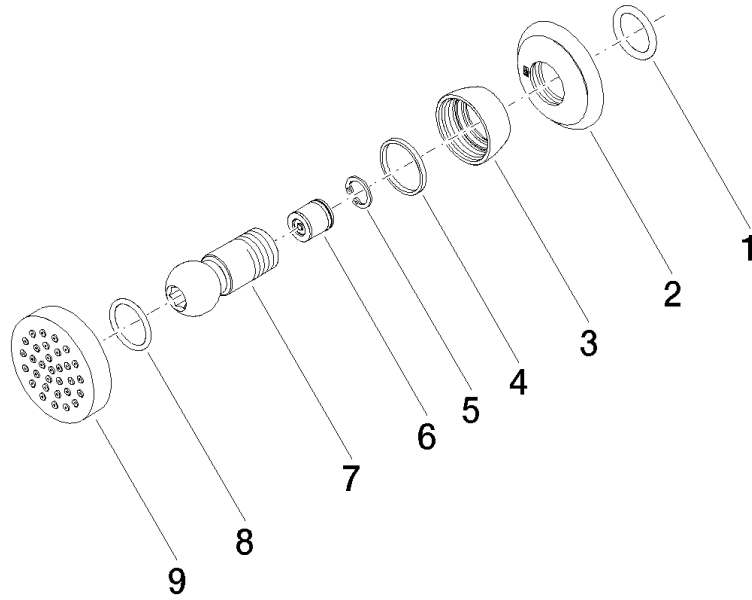

28 528 360

- spray head Ø 55mm
- ball-joint pivotable through 25° (in any direction)
- HORIZONTAL RAIN, max. flow rate 7 l/min (at 3 bar)
- rosette Ø 55 mm
- 1/2" connection

	Chrome	28 528 360-00
	Brushed Platinum	28 528 360-06
	Platinum	28 528 360-08
	Durabass (23kt Gold)	28 528 360-09
	Brushed Durabass (23kt Gold)	28 528 360-28
	Brushed Dark Platinum	28 528 360-99

**Recommended miscellaneous**

**Concealed wall elbow -**

35 085 970 90

- max. recess depth 163 mm
- min. recess depth 90 mm

28 528 360

mm [inches]

**Flow rate chart**

**Codes & Standards**

DIN 4109

ISO 3822

Scottish Water  
Byelaws

UK Water Supply  
Regulations

**Ü-Zeichen**

MADISON Body spray without volume control - Chrome

MADISON

28 528 360

Certificates

LGA\_38

WRAS\_240602

MADISON Body spray without volume control - Chrome

MADISON

28 528 360

**Spare parts list**

No.	Item Number	Name	Quantity used	Delivery time
	90 14 10 026 00 90	seal	9	2