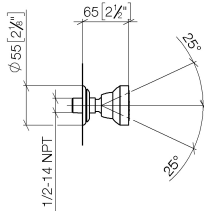

28 528 360

- spray head Ø 55mm
- ball-joint pivotable through 25° (in any direction)
- HORIZONTAL RAIN, max. flow rate 7 l/min (at 3 bar)
- rosette Ø 55 mm
- 1/2" connection

	Brushed Platinum	28 528 360-06
	Chrome	28 528 360-00
	Platinum	28 528 360-08
	Durabress (23kt Gold)	28 528 360-09
	Brushed Durabress (23kt Gold)	28 528 360-28
	Brushed Dark Platinum	28 528 360-99

Recommended miscellaneous

Concealed wall elbow -

35 085 970 90

- max. recess depth 163 mm
- min. recess depth 90 mm

28 528 360

mm [inches]

Flow rate chart

Codes & Standards

DIN 4109

ISO 3822

Scottish Water
Byelaws

UK Water Supply
Regulations

Ü-Zeichen

MADISON Body spray without volume control - Brushed Platinum

MADISON

28 528 360