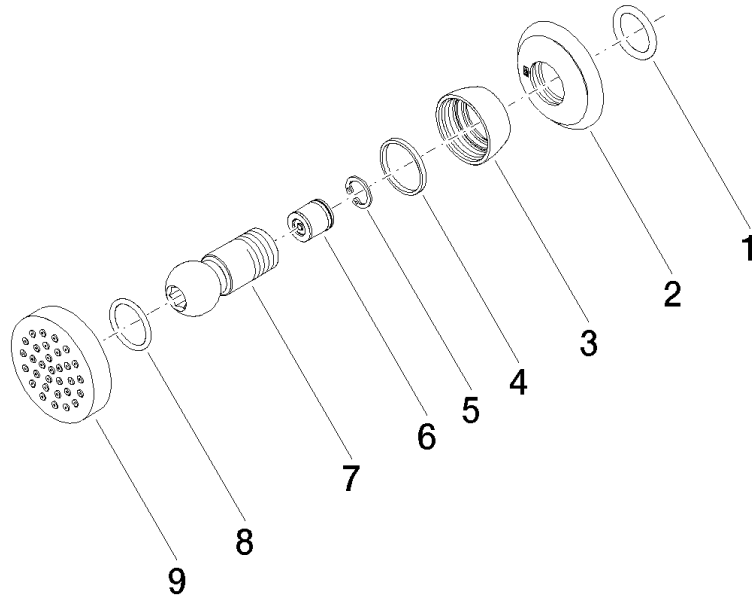

28 528 360

- spray head Ø 55mm
- ball-joint pivotable through 25° (in any direction)
- HORIZONTAL RAIN, max. flow rate 7 l/min (at 3 bar)
- rosette Ø 55 mm
- 1/2" connection

	Brushed Platinum	28 528 360-06
	Chrome	28 528 360-00
	Platinum	28 528 360-08
	Durabress (23kt Gold)	28 528 360-09
	Brushed Durabress (23kt Gold)	28 528 360-28
	Brushed Dark Platinum	28 528 360-99

Recommended miscellaneous

Concealed wall elbow -

35 085 970 90

- max. recess depth 163 mm
- min. recess depth 90 mm

28 528 360

mm [inches]

Flow rate chart

Codes & Standards

DIN 4109

ISO 3822

Scottish Water
Byelaws

UK Water Supply
Regulations

Ü-Zeichen

MADISON Body spray without volume control - Brushed Platinum

MADISON

28 528 360

Certificates

LGA_38

WRAS_240602

MADISON Body spray without volume control - Brushed Platinum

MADISON

28 528 360

Spare parts list

No.	Item Number	Name	Quantity used	Delivery time
	90 14 10 026 00 90	seal	9	2