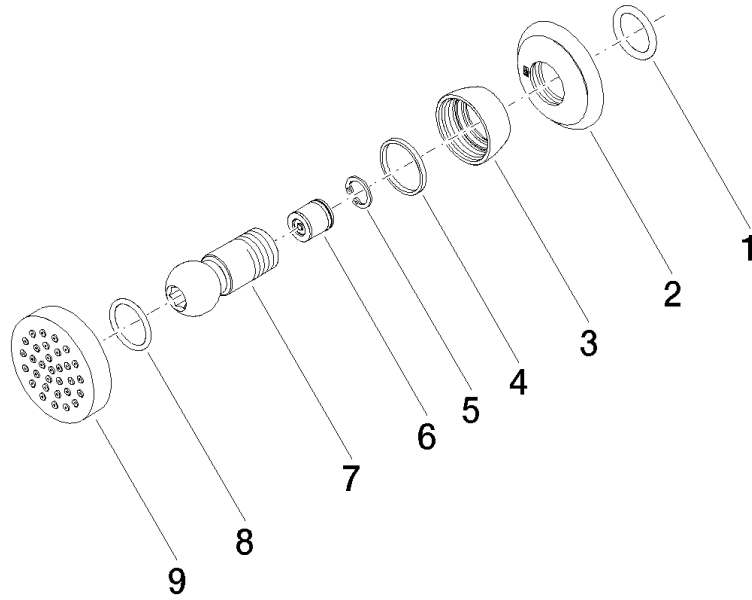

28 528 360

- spray head Ø 55mm
- ball-joint pivotable through 25° (in any direction)
- HORIZONTAL RAIN, max. flow rate 7 l/min (at 3 bar)
- rosette Ø 55 mm
- 1/2" connection

	Brushed Dark Platinum	28 528 360-99
	Chrome	28 528 360-00
	Brushed Platinum	28 528 360-06
	Platinum	28 528 360-08
	Durabass (23kt Gold)	28 528 360-09
	Brushed Durabass (23kt Gold)	28 528 360-28

**Recommended miscellaneous**

**Concealed wall elbow -** 35 085 970 90

- max. recess depth 163 mm
- min. recess depth 90 mm

28 528 360

mm [inches]

**Flow rate chart**

**Codes & Standards**

DIN 4109

ISO 3822

Scottish Water  
Byelaws

UK Water Supply  
Regulations

**Ü-Zeichen**

MADISON Body spray without volume control - Brushed Dark Platinum

MADISON

28 528 360

Certificates

LGA\_38

WRAS\_240602

MADISON Body spray without volume control - Brushed Dark Platinum

MADISON

28 528 360

**Spare parts list**

No.	Item Number	Name	Quantity used	Delivery time
	90 14 10 026 00 90	seal	9	2