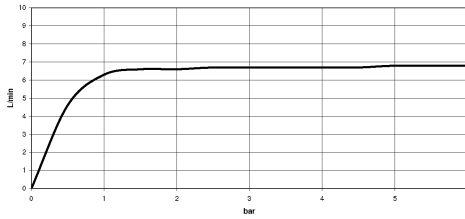

Recommended miscellaneous

- Concealed wall elbow -** 35 085 970 90
- max. recess depth 163 mm
 - min. recess depth 90 mm

28 528 979

mm [inches]

Flow rate chart

Codes & Standards

DIN 4109

ISO 3822

Scottish Water
Byelaws

UK Water Supply
Regulations

Ü-Zeichen

Body spray without volume control - Brushed Platinum

TARA

28 528 979

Certificates

LGA_38