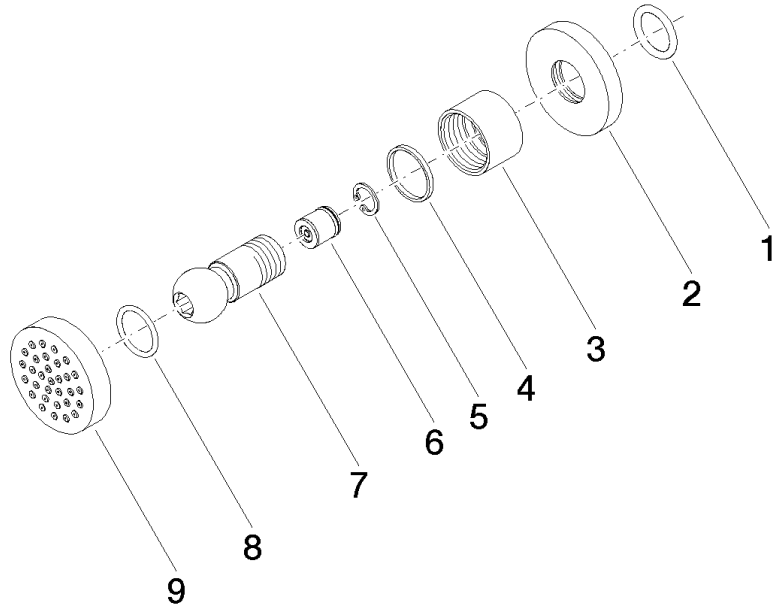

Body spray without volume control - Brushed Platinum

TARA

28 528 979

- spray head Ø 55mm
- ball-joint pivotable through 25° (in any direction)
- HORIZONTAL RAIN, max. flow rate 7 l/min (at 3 bar)
- with anti-scale system
- rosette Ø 55 mm
- 1/2" connection

Scottish Water
Byelaws

UK Water Supply
Regulations

Ü-Zeichen

Body spray without volume control - Brushed Platinum

TARA

28 528 979

Certificates

LGA_38

WRAS_240602

28 528 979

Product version from 10/1/2023

Body spray without volume control - Brushed Platinum

TARA

28 528 979

Spare parts list

Product version from 10/1/2023

No.	Item Number	Name	Quantity used	Delivery time
	90 14 10 026 00 90	seal	9	2