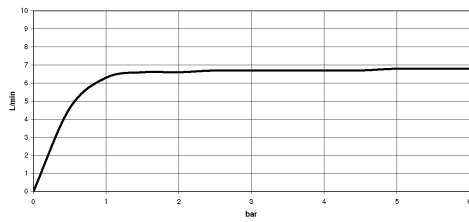

Rain shower with wall fixing FlowReduce 220 mm - Platinum

IMO

28 648 670

Fits: IMO, CYO

- 450mm projection
- rain shower Ø 220 mm
- rain flow
- max. flow 7 l/min
- Function from: 6 l/min
- rosette 65 x 65 mm
- 1/2" connection
- with anti-scale system
- quick clearing
- This product can help a building meet the requirements of Green Building Rating Systems, e.g. LEED®, BREEAM®, DGNB

	Platinum	28 648 670-08
	Chrome	28 648 670-00
	Brushed Platinum	28 648 670-06
	Dark Chrome	28 648 670-19
	Brushed Light Gold	28 648 670-27
	Brushed Durabronze (23kt Gold)	28 648 670-28
	Matte Black	28 648 670-33
	Brushed Champagne (22kt Gold)	28 648 670-46
	Champagne (22kt Gold)	28 648 670-47
	Brushed Chrome	28 648 670-93
	Brushed Dark Platinum	28 648 670-99

28 648 670

mm [inches]

Flow rate chart

Codes & Standards

DIN 4109

ISO 3822

Ü-Zeichen

Rain shower with wall fixing FlowReduce 220 mm - Platinum