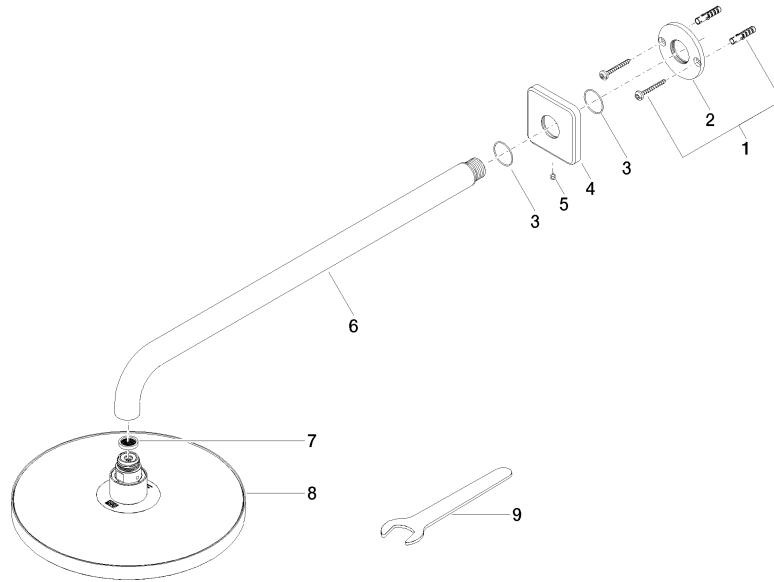

Rain shower with wall fixing FlowReduce 220 mm - Platinum

IMO

28 648 670

Fits: IMO, CYO

- 450mm projection
- rain shower Ø 220 mm
- rain flow
- max. flow 7 l/min
- Function from: 6 l/min
- rosette 65 x 65 mm
- 1/2" connection
- with anti-scale system
- quick clearing
- This product can help a building meet the requirements of Green Building Rating Systems, e.g. LEED®, BREEAM®, DGNB

28 648 670

mm [inches]

Flow rate chart

Codes & Standards

DIN 4109

ISO 3822

Ü-Zeichen

Rain shower with wall fixing FlowReduce 220 mm - Platinum

Parts for other finishes can be found here: [Chrome](#)

Rain shower with wall fixing FlowReduce 220 mm - Platinum

IMO

28 648 670

**Spare parts list**

**Product version from 4/1/2024**

No.	Item Number	Name	Quantity used	Delivery time
	04 30 31 032 00 90	fixing set	9	2