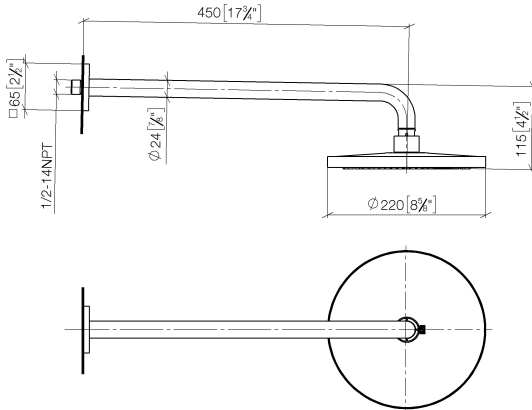

Rain shower with wall fixing FlowReduce 220 mm - Platinum

IMO

28 648 670

Fits: IMO, CYO

- 450mm projection
- rain shower Ø 220 mm
- rain flow
- max. flow 7 l/min
- Function from: 6 l/min
- rosette 65 x 65 mm
- 1/2" connection
- with anti-scale system
- quick clearing
- This product can help a building meet the requirements of Green Building Rating Systems, e.g. LEED®, BREEAM®, DGNB

	Platinum	28 648 670-08
	Chrome	28 648 670-00
	Brushed Platinum	28 648 670-06
	Dark Chrome	28 648 670-19
	Brushed Light Gold	28 648 670-27
	Brushed Durabronze (23kt Gold)	28 648 670-28
	Matte Black	28 648 670-33
	Brushed Champagne (22kt Gold)	28 648 670-46
	Champagne (22kt Gold)	28 648 670-47
	Brushed Chrome	28 648 670-93
	Brushed Dark Platinum	28 648 670-99

28 648 670

mm [inches]

Flow rate chart

Codes & Standards

DIN 4109

ISO 3822

Ü-Zeichen

Rain shower with wall fixing FlowReduce 220 mm - Platinum

Parts for other finishes can be found here: [Chrome](#)

Rain shower with wall fixing FlowReduce 220 mm - Platinum

IMO

28 648 670

**Spare parts list**

**Product version from 4/1/2024**

No.	Item Number	Name	Quantity used	Delivery time
	04 30 31 032 00 90	fixing set	9	2