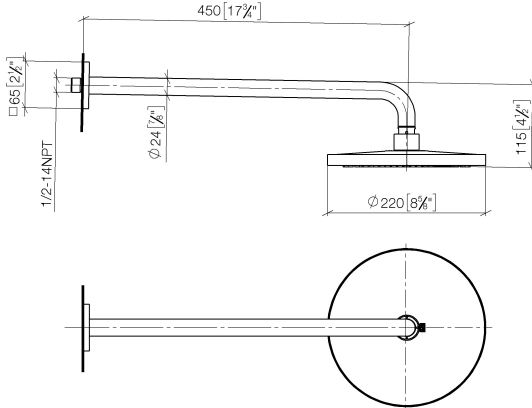

Rain shower with wall fixing FlowReduce 220 mm - Brushed Champagne (22kt Gold)

IMO

28 648 670

Fits: IMO, CYO

- 450mm projection
- rain shower Ø 220 mm
- rain flow
- max. flow 7 l/min
- Function from: 6 l/min
- rosette 65 x 65 mm
- 1/2" connection
- with anti-scale system
- quick clearing
- This product can help a building meet the requirements of Green Building Rating Systems, e.g. LEED®, BREEAM®, DGNB

Rain shower with wall fixing FlowReduce 220 mm - Brushed Champagne (22kt Gold)

IMO

28 648 670
mm [inches]

Flow rate chart

Codes & Standards

DIN 4109

ISO 3822

Ü-Zeichen

Rain shower with wall fixing FlowReduce 220 mm - Brushed Champagne (22kt Gold)

IMO

28 648 670
Certificates

LGA_38

Rain shower with wall fixing FlowReduce 220 mm - Brushed Champagne (22kt Gold)

IMO

28 648 670

No.	Item Number	Name	Quantity used	Delivery time
	04 30 31 032 00 90	fixing set	9	2