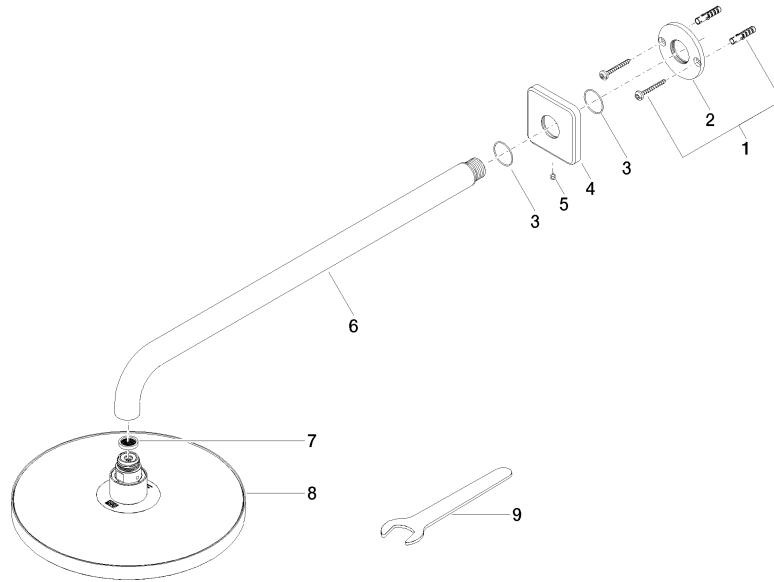

Rain shower with wall fixing FlowReduce 220 mm - Brushed Champagne (22kt Gold)

IMO

28 648 670

Fits: IMO, CYO

- 450mm projection
- rain shower Ø 220 mm
- rain flow
- max. flow 7 l/min
- Function from: 6 l/min
- rosette 65 x 65 mm
- 1/2" connection
- with anti-scale system
- quick clearing
- This product can help a building meet the requirements of Green Building Rating Systems, e.g. LEED®, BREEAM®, DGNB

Rain shower with wall fixing FlowReduce 220 mm - Brushed Champagne (22kt Gold)

IMO

28 648 670
Certificates

LGA_38

Rain shower with wall fixing FlowReduce 220 mm - Brushed Champagne (22kt Gold)

IMO

28 648 670

Product version from 4/1/2024

Parts for other finishes can be found here: [Chrome](#)

Rain shower with wall fixing FlowReduce 220 mm - Brushed Champagne (22kt Gold)

IMO

28 648 670

Spare parts list

Product version from 4/1/2024

No.	Item Number	Name	Quantity used	Delivery time
	04 30 31 032 00 90	fixing set	9	2