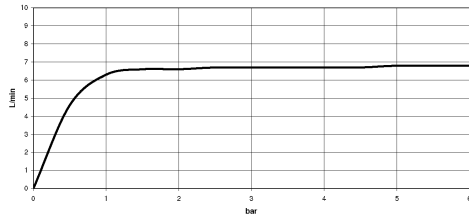

Rain shower with wall fixing FlowReduce 220 mm - Brushed Dark Platinum

IMO

28 648 670

Fits: IMO, CYO

- 450mm projection
- rain shower Ø 220 mm
- rain flow
- max. flow 7 l/min
- Function from: 6 l/min
- rosette 65 x 65 mm
- 1/2" connection
- with anti-scale system
- quick clearing
- This product can help a building meet the requirements of Green Building Rating Systems, e.g. LEED®, BREEAM®, DGNB

	Brushed Dark Platinum	28 648 670-99
	Chrome	28 648 670-00
	Brushed Platinum	28 648 670-06
	Platinum	28 648 670-08
	Dark Chrome	28 648 670-19
	Brushed Light Gold	28 648 670-27
	Brushed Durabronze (23kt Gold)	28 648 670-28
	Matte Black	28 648 670-33
	Brushed Champagne (22kt Gold)	28 648 670-46
	Champagne (22kt Gold)	28 648 670-47
	Brushed Chrome	28 648 670-93

28 648 670

mm [inches]

Flow rate chart

Codes & Standards

DIN 4109

ISO 3822

Ü-Zeichen