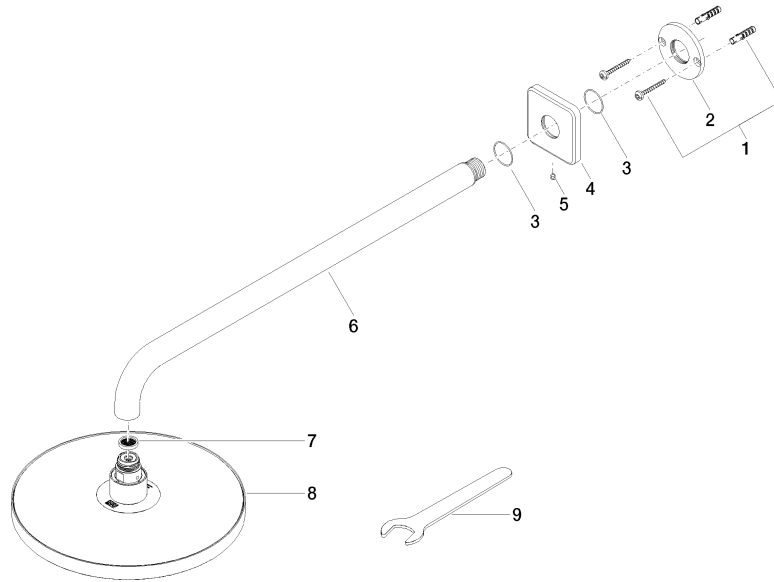

Rain shower with wall fixing FlowReduce 220 mm - Brushed Dark Platinum

IMO

28 648 670

Fits: IMO, CYO

- 450mm projection
- rain shower Ø 220 mm
- rain flow
- max. flow 7 l/min
- Function from: 6 l/min
- rosette 65 x 65 mm
- 1/2" connection
- with anti-scale system
- quick clearing
- This product can help a building meet the requirements of Green Building Rating Systems, e.g. LEED®, BREEAM®, DGNB

## Rain shower with wall fixing FlowReduce 220 mm - Brushed Dark Platinum

---

IMO

28 648 670

Certificates

---

LGA\_38

28 648 670

**Product version from 4/1/2024**

Parts for other finishes can be found here: [Chrome](#)

Rain shower with wall fixing FlowReduce 220 mm - Brushed Dark Platinum

IMO

28 648 670

**Spare parts list**

**Product version from 4/1/2024**

No.	Item Number	Name	Quantity used	Delivery time
	04 30 31 032 00 90	fixing set	9	2