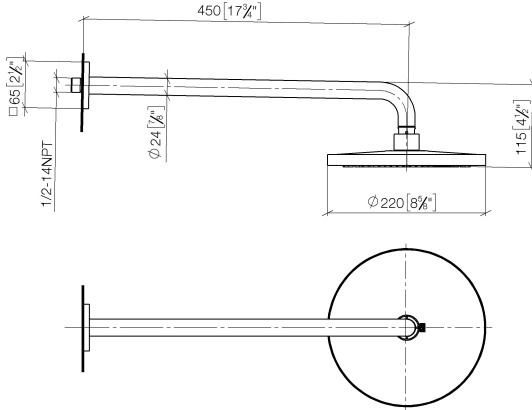

Rain shower with wall fixing FlowReduce 220 mm - Brushed Dark Platinum

IMO

28 648 670

Fits: IMO, CYO

- 450mm projection
- rain shower Ø 220 mm
- rain flow
- max. flow 7 l/min
- Function from: 6 l/min
- rosette 65 x 65 mm
- 1/2" connection
- with anti-scale system
- quick clearing
- This product can help a building meet the requirements of Green Building Rating Systems, e.g. LEED®, BREEAM®, DGNB

28 648 670

mm [inches]

Flow rate chart

Codes & Standards

DIN 4109

ISO 3822

Ü-Zeichen

## Rain shower with wall fixing FlowReduce 220 mm - Brushed Dark Platinum

---

IMO

28 648 670

Certificates

---

LGA\_38

28 648 670

No.	Item Number	Name	Quantity used	Delivery time
	04 30 31 032 00 90	fixing set	9	2