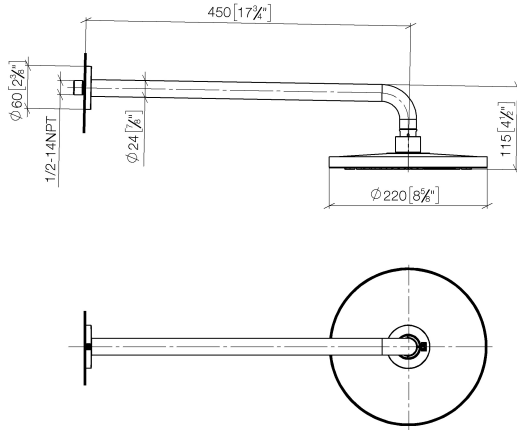

Rain shower with wall fixing FlowReduce 220 mm - Chrome

TARA

28 648 970

Fits: TARA, LISSÉ, VAIA, META

- 450mm projection
- rain shower Ø 220 mm
- PURE RAIN, max. flow rate 7 l/min (at 3 bar)
- Function from: 6 l/min
- rosette Ø 60 mm
- 1/2" connection
- with anti-scale system
- quick clearing
- This product can help a building meet the requirements of Green Building Rating Systems, e.g. LEED®, BREEAM®, DGNB

28 648 970

mm [inches]

Flow rate chart

Codes & Standards

DIN 4109

ISO 3822

Ü-Zeichen

Rain shower with wall fixing FlowReduce 220 mm - Chrome

TARA

28 648 970

Certificates

LGA_38

28 648 970

Product version from 4/1/2024

Parts for other finishes can be found here: [Brushed](#)
[Platinum](#)

Rain shower with wall fixing FlowReduce 220 mm - Chrome

TARA

28 648 970

Spare parts list

Product version from 4/1/2024

No.	Item Number	Name	Quantity used	Delivery time
	04 30 31 032 00 90	fixing set	9	2