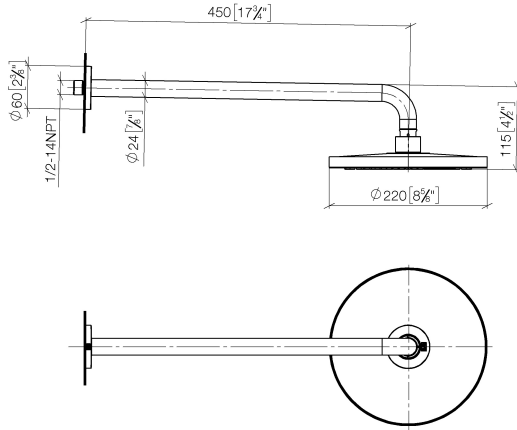

Rain shower with wall fixing FlowReduce 220 mm - Dark Chrome

TARA

28 648 970

Fits: TARA, LISSÉ, VAIA, META

- 450mm projection
- rain shower Ø 220 mm
- PURE RAIN, max. flow rate 7 l/min (at 3 bar)
- Function from: 6 l/min
- rosette Ø 60 mm
- 1/2" connection
- with anti-scale system
- quick clearing
- This product can help a building meet the requirements of Green Building Rating Systems, e.g. LEED®, BREEAM®, DGNB

28 648 970

mm [inches]

Codes & Standards

DIN 4109

ISO 3822

Ü-Zeichen

Certificates

LGA_38

28 648 970

Product version from 4/1/2024

Parts for other finishes can be found here: [Chrome](#)

Rain shower with wall fixing FlowReduce 220 mm - Dark Chrome

TARA

28 648 970

Spare parts list

Product version from 4/1/2024

No.	Item Number	Name	Quantity used	Delivery time
	04 30 31 032 00 90	fixing set	9	2