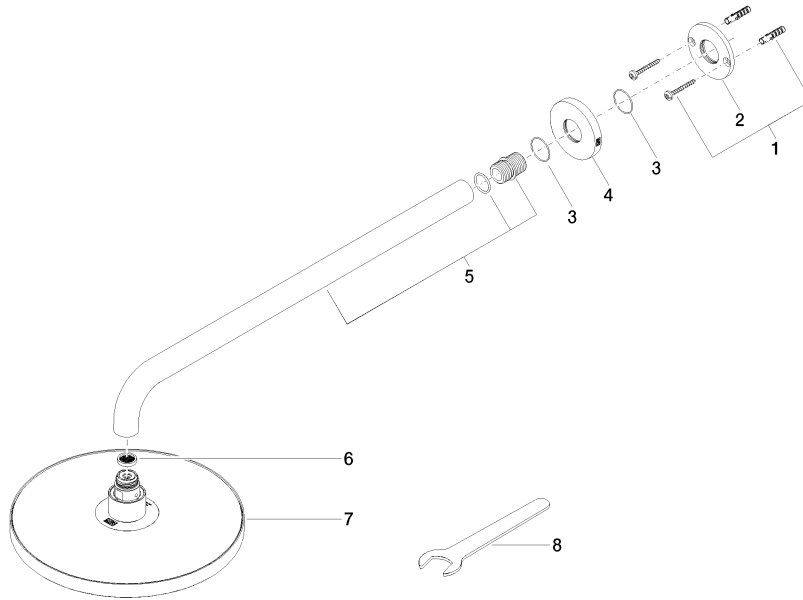

Rain shower with wall fixing FlowReduce 220 mm - Dark Chrome

TARA

28 648 970

Fits: TARA, LISSÉ, VAIA, META

- 450mm projection
- rain shower Ø 220 mm
- PURE RAIN, max. flow rate 7 l/min (at 3 bar)
- Function from: 6 l/min
- rosette Ø 60 mm
- 1/2" connection
- with anti-scale system
- quick clearing
- This product can help a building meet the requirements of Green Building Rating Systems, e.g. LEED®, BREEAM®, DGNB

28 648 970

mm [inches]

Codes & Standards

DIN 4109

ISO 3822

Ü-Zeichen

Certificates

LGA_38

28 648 970

Product version from 4/1/2024

Parts for other finishes can be found here: [Chrome](#)

Rain shower with wall fixing FlowReduce 220 mm - Dark Chrome

TARA

28 648 970

Spare parts list

Product version from 4/1/2024

No.	Item Number	Name	Quantity used	Delivery time
	04 30 31 032 00 90	fixing set	9	2