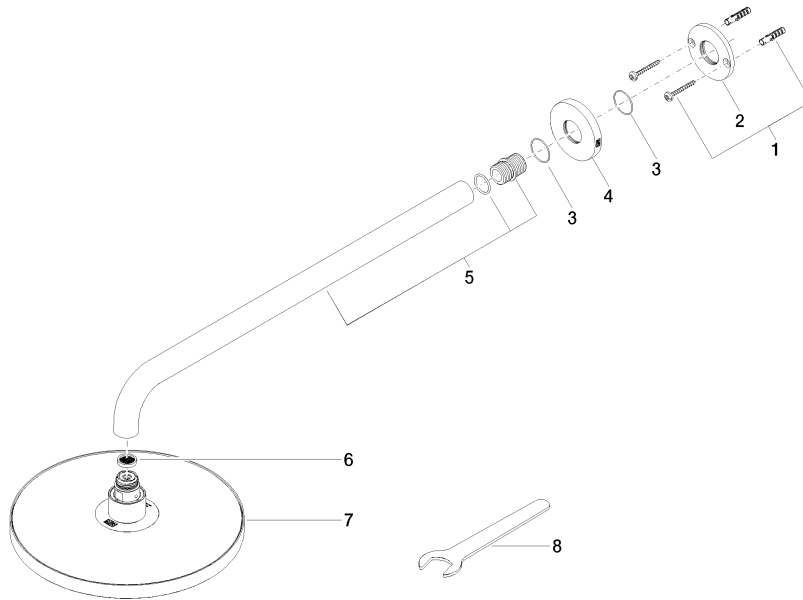

28 648 970

Parts for other finishes can be found here: [Chrome](#)