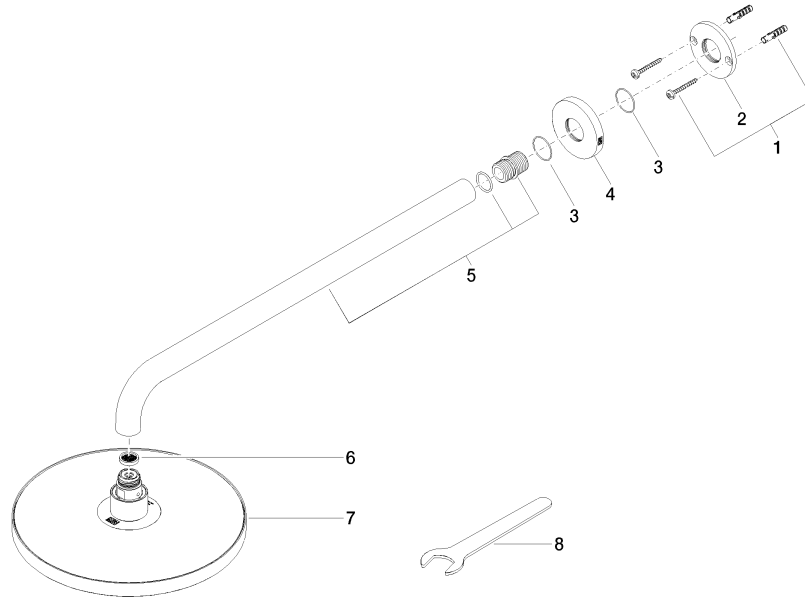

Rain shower with wall fixing FlowReduce 220 mm - Brushed Light Gold

TARA

28 648 970

Fits: TARA, LISSÉ, VAIA, META

- 450mm projection
- rain shower Ø 220 mm
- PURE RAIN, max. flow rate 7 l/min (at 3 bar)
- Function from: 6 l/min
- rosette Ø 60 mm
- 1/2" connection
- with anti-scale system
- quick clearing
- This product can help a building meet the requirements of Green Building Rating Systems, e.g. LEED®, BREEAM®, DGNB

28 648 970

mm [inches]

Codes & Standards

DIN 4109

ISO 3822

Ü-Zeichen

Certificates

LGA\_38

## Spare parts list