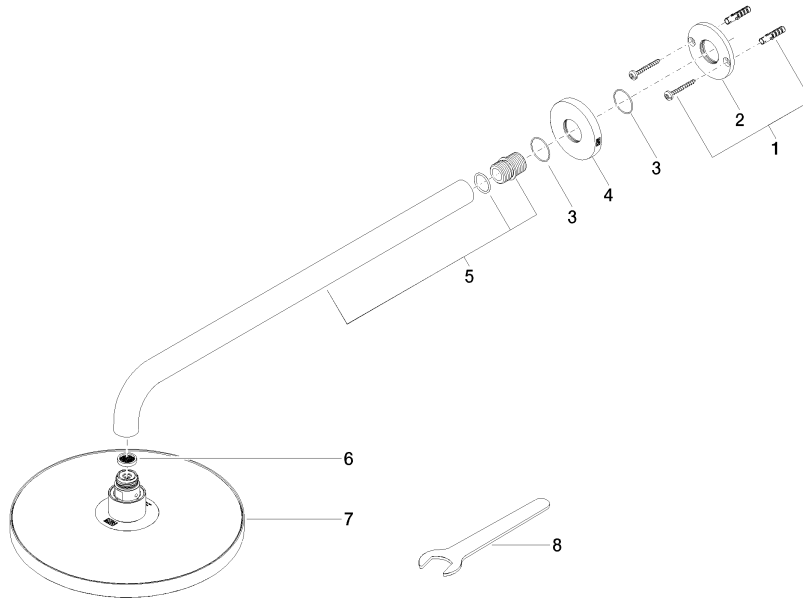

Rain shower with wall fixing FlowReduce 220 mm - Brushed Durabronze (23kt Gold)

TARA

28 648 970

- 450mm projection
- rain shower Ø 220 mm
- PURE RAIN, max. flow rate 7 l/min (at 3 bar)
- Function from: 6 l/min
- rosette Ø 60 mm
- 1/2" connection
- with anti-scale system
- quick clearing
- This product can help a building meet the requirements of Green Building Rating Systems, e.g. LEED®, BREEAM®, DGNB

Rain shower with wall fixing FlowReduce 220 mm - Brushed Durabronz (23kt Gold)

TARA

28 648 970
mm [inches]

Codes & Standards

DIN 4109

ISO 3822

Ü-Zeichen

Certificates

LGA_38

Rain shower with wall fixing FlowReduce 220 mm - Brushed Durabross (23kt Gold)

TARA

28 648 970

Product version from 4/1/2024

Parts for other finishes can be found here: [Chrome](#)

Rain shower with wall fixing FlowReduce 220 mm - Brushed Durabronz (23kt Gold)

TARA

28 648 970

Spare parts list

Product version from 4/1/2024

No.	Item Number	Name	Quantity used	Delivery time
	04 30 31 032 00 90	fixing set	9	2