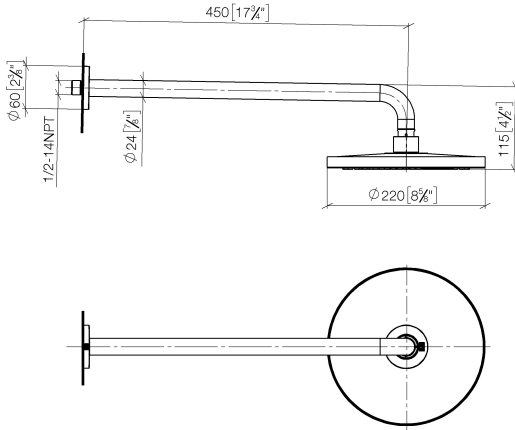

Rain shower with wall fixing FlowReduce 220 mm - Champagne (22kt Gold)

TARA

28 648 970

Fits: TARA, LISSÉ, VAIA, META

- 450mm projection
- rain shower Ø 220 mm
- PURE RAIN, max. flow rate 7 l/min (at 3 bar)
- Function from: 6 l/min
- rosette Ø 60 mm
- 1/2" connection
- with anti-scale system
- quick clearing
- This product can help a building meet the requirements of Green Building Rating Systems, e.g. LEED®, BREEAM®, DGNB

28 648 970

mm [inches]

Codes & Standards

DIN 4109

ISO 3822

Ü-Zeichen

Certificates

LGA_38

28 648 970

Product version from 4/1/2024

Parts for other finishes can be found here: [Chrome](#)

Rain shower with wall fixing FlowReduce 220 mm - Champagne (22kt Gold)

TARA

28 648 970

Spare parts list

Product version from 4/1/2024

No.	Item Number	Name	Quantity used	Delivery time
	04 30 31 032 00 90	fixing set	9	2