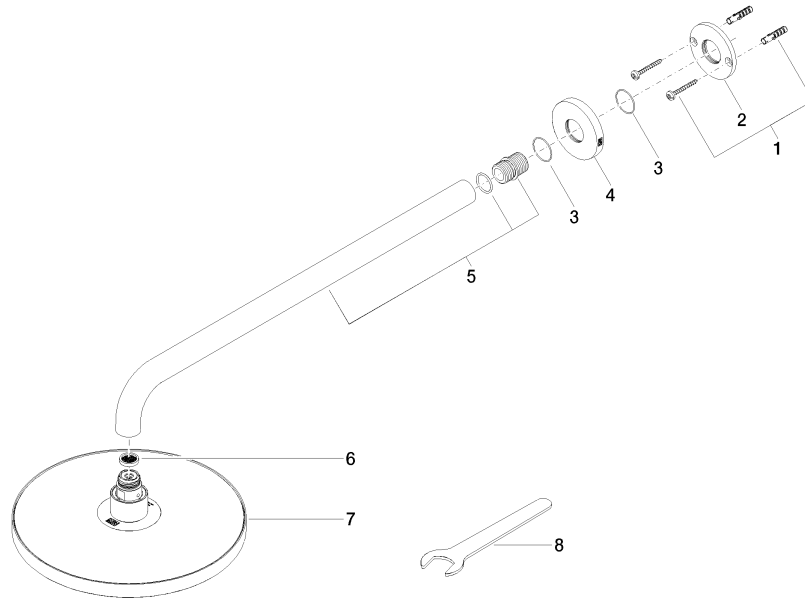

Rain shower with wall fixing FlowReduce 220 mm - Champagne (22kt Gold)

TARA

28 648 970

Fits: TARA, LISSÉ, VAIA, META

- 450mm projection
- rain shower Ø 220 mm
- PURE RAIN, max. flow rate 7 l/min (at 3 bar)
- Function from: 6 l/min
- rosette Ø 60 mm
- 1/2" connection
- with anti-scale system
- quick clearing
- This product can help a building meet the requirements of Green Building Rating Systems, e.g. LEED®, BREEAM®, DGNB

28 648 970

mm [inches]

Codes & Standards

DIN 4109

ISO 3822

Ü-Zeichen

Certificates

LGA_38

28 648 970

Product version from 4/1/2024

Parts for other finishes can be found here: [Chrome](#)

Rain shower with wall fixing FlowReduce 220 mm - Champagne (22kt Gold)

TARA

28 648 970

Spare parts list

Product version from 4/1/2024

No.	Item Number	Name	Quantity used	Delivery time
	04 30 31 032 00 90	fixing set	9	2