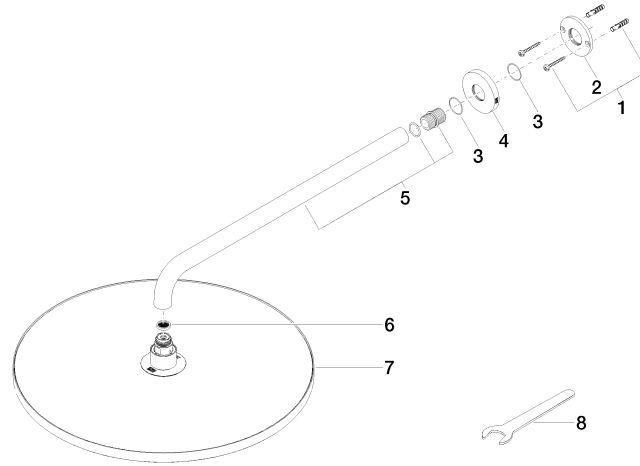

Rain shower with wall fixing FlowReduce 400 mm - Chrome

TARA

28 658 970

- 450mm projection
- rain shower Ø 400 mm
- PURE RAIN, max. flow rate 12 l/min (at 3 bar)
- Function from: 12 l/min
- rosette Ø 60 mm
- 1/2" connection
- with anti-scale system
- This product can help a building meet the requirements of Green Building Rating Systems, e.g. LEED®, BREEAM®, DGNB

28 658 970

Flow rate chart

Codes & Standards

DIN 4109

ISO 3822

Ü-Zeichen

Rain shower with wall fixing FlowReduce 400 mm - Chrome

TARA

28 658 970

Certificates

LGA_38

28 658 970

Product version from 4/1/2024

Parts for other
finishes can be found
here: Brushed
Platinum

Rain shower with wall fixing FlowReduce 400 mm - Chrome

TARA

28 658 970

Spare parts list

Product version from 4/1/2024

No.	Item Number	Name	Quantity used	Delivery time
	04 30 31 032 00 90	fixing set	9	2