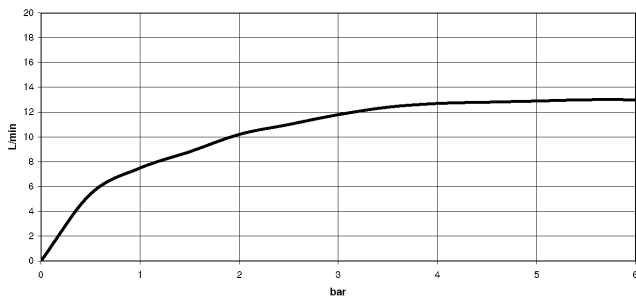

Rain shower with wall fixing FlowReduce 400 mm - Chrome

TARA

28 658 970

- 450mm projection
- rain shower Ø 400 mm
- PURE RAIN, max. flow rate 12 l/min (at 3 bar)
- Function from: 12 l/min
- rosette Ø 60 mm
- 1/2" connection
- with anti-scale system
- This product can help a building meet the requirements of Green Building Rating Systems, e.g. LEED®, BREEAM®, DGNB

Fits: TARA, LISSÉ, VAIA, META

To be provided by the customer. Zigbee Gateway!

	Chrome	28 658 970-00
	Brushed Platinum	28 658 970-06
	Platinum	28 658 970-08
	Dark Chrome	28 658 970-19
	Light Gold	28 658 970-26
	Brushed Light Gold	28 658 970-27
	Brushed Durabronze (23kt Gold)	28 658 970-28
	Matte Black	28 658 970-33
	Brushed Bronze	28 658 970-42
	Brushed Champagne (22kt Gold)	28 658 970-46
	Champagne (22kt Gold)	28 658 970-47
	Brushed Chrome	28 658 970-93
	Brushed Dark Platinum	28 658 970-99

28 658 970

Flow rate chart

Codes & Standards

DIN 4109

ISO 3822

Ü-Zeichen

Rain shower with wall fixing FlowReduce 400 mm - Chrome

TARA