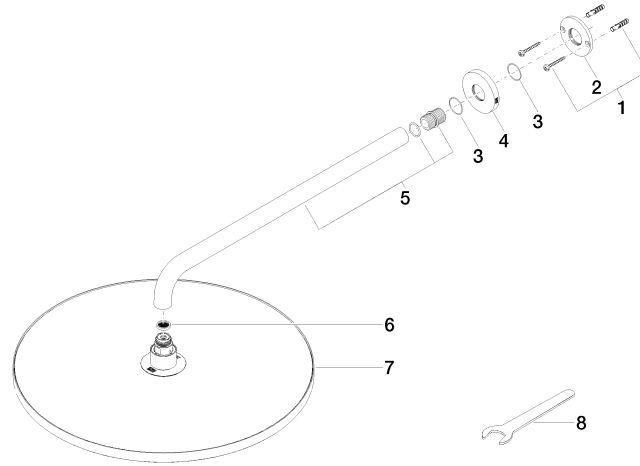

Rain shower with wall fixing FlowReduce 400 mm - Platinum

TARA

28 658 970

- 450mm projection
- rain shower Ø 400 mm
- PURE RAIN, max. flow rate 12 l/min (at 3 bar)
- Function from: 12 l/min
- rosette Ø 60 mm
- 1/2" connection
- with anti-scale system
- This product can help a building meet the requirements of Green Building Rating Systems, e.g. LEED®, BREEAM®, DGNB

28 658 970

Certificates

LGA_38

28 658 970

Product version from 4/1/2024

Parts for other finishes can be found here: [Chrome](#)

Rain shower with wall fixing FlowReduce 400 mm - Platinum

TARA

28 658 970

Spare parts list

Product version from 4/1/2024

No.	Item Number	Name	Quantity used	Delivery time
	04 30 31 032 00 90	fixing set	9	2