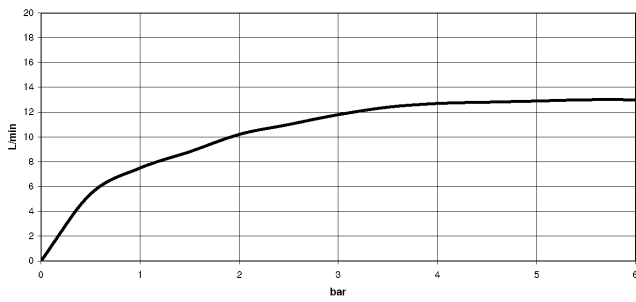

28 658 970

Fits: TARA, LISSÉ, VAIA, META

- 450mm projection
- rain shower Ø 400 mm
- PURE RAIN, max. flow rate 12 l/min (at 3 bar)
- Function from: 12 l/min
- rosette Ø 60 mm
- 1/2" connection
- with anti-scale system
- This product can help a building meet the requirements of Green Building Rating Systems, e.g. LEED®, BREEAM®, DGNB

28 658 970

Flow rate chart

Codes & Standards

DIN 4109

ISO 3822

Ü-Zeichen

Rain shower with wall fixing FlowReduce 400 mm - Brushed Bronze

TARA