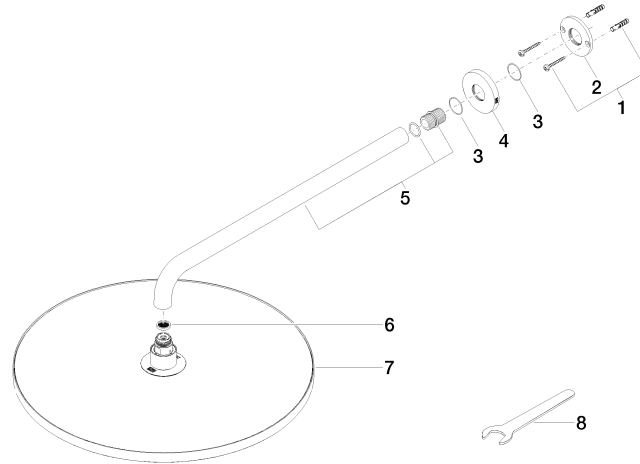

28 658 970

Fits: TARA, LISSÉ, VAIA, META

- 450mm projection
- rain shower Ø 400 mm
- PURE RAIN, max. flow rate 12 l/min (at 3 bar)
- Function from: 12 l/min
- rosette Ø 60 mm
- 1/2" connection
- with anti-scale system
- This product can help a building meet the requirements of Green Building Rating Systems, e.g. LEED®, BREEAM®, DGNB

28 658 970

Certificates

LGA_38

28 658 970

Product version from 4/1/2024

Parts for other finishes can be found here: [Chrome](#)

Rain shower with wall fixing FlowReduce 400 mm - Brushed Bronze

TARA

28 658 970

Spare parts list

Product version from 4/1/2024

No.	Item Number	Name	Quantity used	Delivery time
	04 30 31 032 00 90	fixing set	9	2