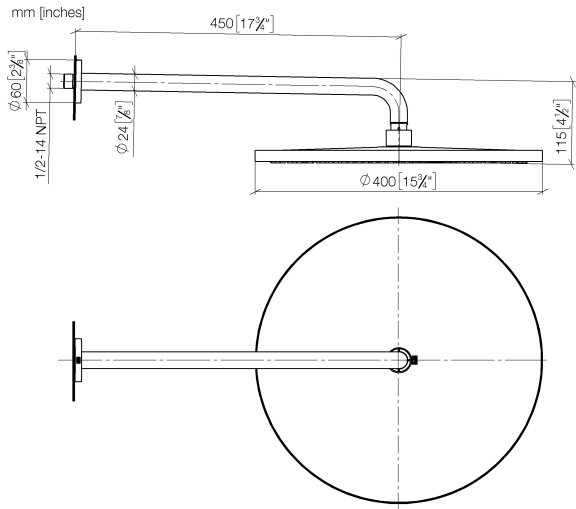

28 658 970

Fits: TARA, LISSÉ, VAIA, META

- 450mm projection
- rain shower Ø 400 mm
- PURE RAIN, max. flow rate 12 l/min (at 3 bar)
- Function from: 12 l/min
- rosette Ø 60 mm
- 1/2" connection
- with anti-scale system
- This product can help a building meet the requirements of Green Building Rating Systems, e.g. LEED®, BREEAM®, DGNB

To be provided by the customer. Zigbee Gateway!

	Brushed Bronze	28 658 970-42
	Chrome	28 658 970-00
	Brushed Platinum	28 658 970-06
	Platinum	28 658 970-08
	Dark Chrome	28 658 970-19
	Light Gold	28 658 970-26
	Brushed Light Gold	28 658 970-27
	Brushed Durabronze (23kt Gold)	28 658 970-28
	Matte Black	28 658 970-33
	Brushed Champagne (22kt Gold)	28 658 970-46
	Champagne (22kt Gold)	28 658 970-47
	Brushed Chrome	28 658 970-93
	Brushed Dark Platinum	28 658 970-99

28 658 970

Flow rate chart

Codes & Standards

DIN 4109

ISO 3822

Ü-Zeichen

Rain shower with wall fixing FlowReduce 400 mm - Brushed Bronze

TARA

28 658 970

Spare parts list

Product version from 4/1/2024

No.	Item Number	Name	Quantity used	Delivery time
	04 30 31 032 00 90	fixing set	9	2