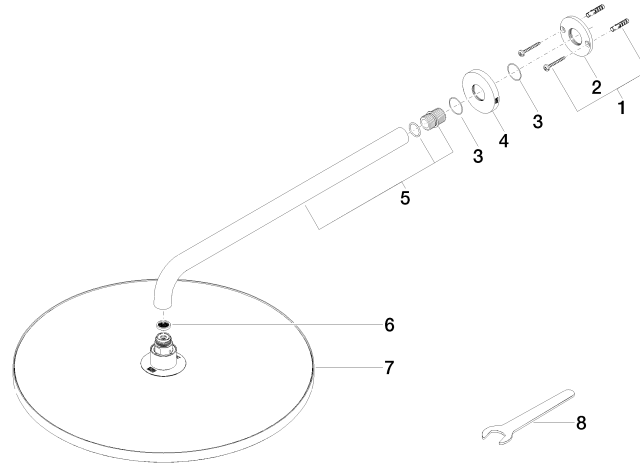

Rain shower with wall fixing FlowReduce 400 mm - Champagne (22kt Gold)

TARA

28 658 970

Fits: TARA, LISSÉ, VAIA, META

- 450mm projection
- rain shower Ø 400 mm
- PURE RAIN, max. flow rate 12 l/min (at 3 bar)
- Function from: 12 l/min
- rosette Ø 60 mm
- 1/2" connection
- with anti-scale system
- This product can help a building meet the requirements of Green Building Rating Systems, e.g. LEED®, BREEAM®, DGNB

28 658 970

Flow rate chart

Codes & Standards

DIN 4109

ISO 3822

Ü-Zeichen

Rain shower with wall fixing FlowReduce 400 mm - Champagne (22kt Gold)

TARA

28 658 970

Certificates

LGA_38

28 658 970

Product version from 4/1/2024

Parts for other finishes can be found here: [Chrome](#)

Rain shower with wall fixing FlowReduce 400 mm - Champagne (22kt Gold)

TARA

28 658 970

Spare parts list

Product version from 4/1/2024

| No. | Item Number | Name | Quantity used | Delivery time |
|-----|--------------------|------------|---------------|---------------|
| | 04 30 31 032 00 90 | fixing set | 9 | 2 |