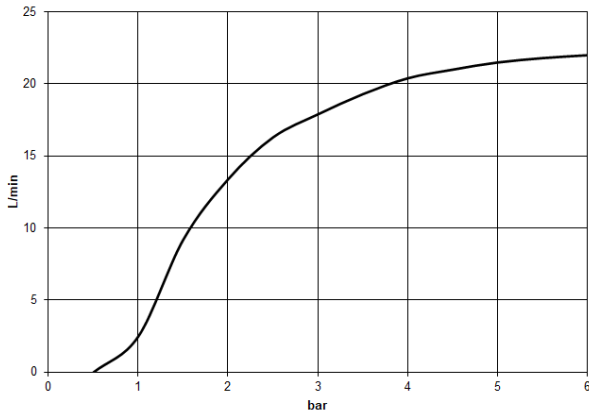

Rain shower with wall fixing 400 mm - Light Gold

TARA

28 659 970

- 450mm projection
- rain shower Ø 400 mm
- PURE RAIN, max. flow rate 20 l/min (at 3 bar)
- Function from: 12 l/min
- rosette Ø 60 mm
- 1/2" connection
- with anti-scale system
- WRAS 2212012

Recommended miscellaneous

- Concealed wall elbow -** 35 085 970 90
- min. recess depth 90 mm
 - max. recess depth 163 mm

28 659 970

Flow rate chart

Codes & Standards

DIN 4109

EN 1112

ISO 3822