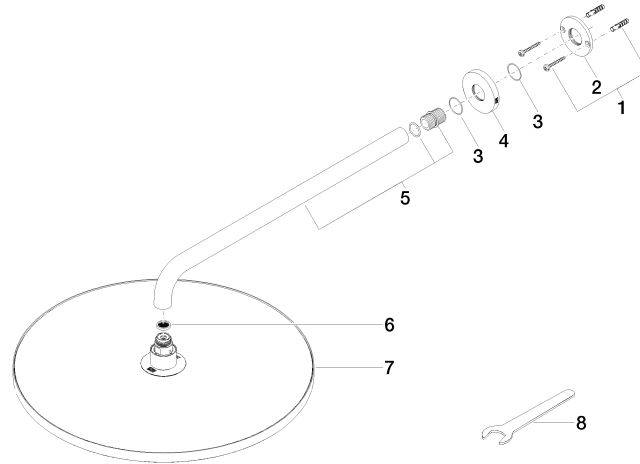

Rain shower with wall fixing 400 mm - Light Gold

TARA

28 659 970

- 450mm projection
- rain shower Ø 400 mm
- PURE RAIN, max. flow rate 20 l/min (at 3 bar)
- Function from: 12 l/min
- rosette Ø 60 mm
- 1/2" connection
- with anti-scale system
- WRAS 2212012

Recommended miscellaneous

- Concealed wall elbow -** 35 085 970 90
- min. recess depth 90 mm
 - max. recess depth 163 mm

28 659 970

Flow rate chart

Codes & Standards

DIN 4109

EN 1112

ISO 3822

Scottish Water
Byelaws

UK Water Supply
Regulations

Ü-Zeichen

Rain shower with wall fixing 400 mm - Light Gold

TARA

28 659 970

Certificates

LGA_29

DVGW_DW-
6517DN0

LGA_29

WRAS_2212

28 659 970

Product version from 3/13/2017

Rain shower with wall fixing 400 mm - Light Gold

TARA

28 659 970