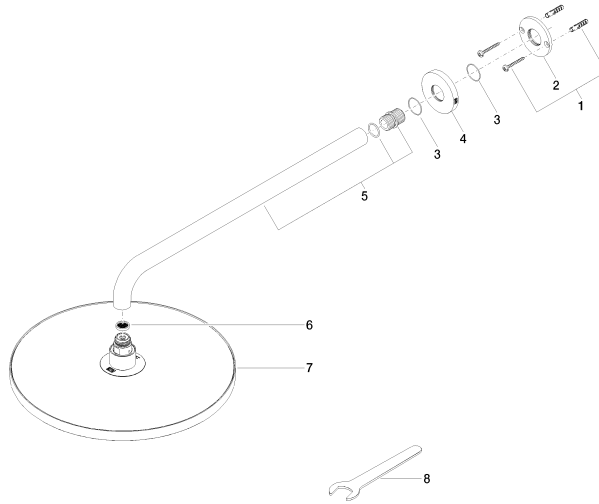

Rain shower with wall fixing FlowReduce 300 mm - Chrome

TARA

28 678 970

Fits: TARA, LISSÉ, VAIA, META

- 450mm projection
- rain shower Ø 300 mm
- PURE RAIN, max. flow rate 9 l/min (at 3 bar)
- Function from: 7 l/min
- rosette Ø 60 mm
- 1/2" connection
- with anti-scale system
- quick clearing
- This product can help a building meet the requirements of Green Building Rating Systems, e.g. LEED®, BREEAM®, DGNB

28 678 970

mm [inches]

Flow rate chart

Codes & Standards

DIN 4109

ISO 3822

Ü-Zeichen

Rain shower with wall fixing FlowReduce 300 mm - Chrome

TARA

28 678 970

Certificates

LGA_29

28 678 970

Product version from 4/1/2024

Parts for other
finishes can be found
here: [Brushed](#)
[Platinum](#)

Rain shower with wall fixing FlowReduce 300 mm - Chrome

TARA

28 678 970

Spare parts list

Product version from 4/1/2024

No.	Item Number	Name	Quantity used	Delivery time
	04 30 31 032 00 90	fixing set	9	2