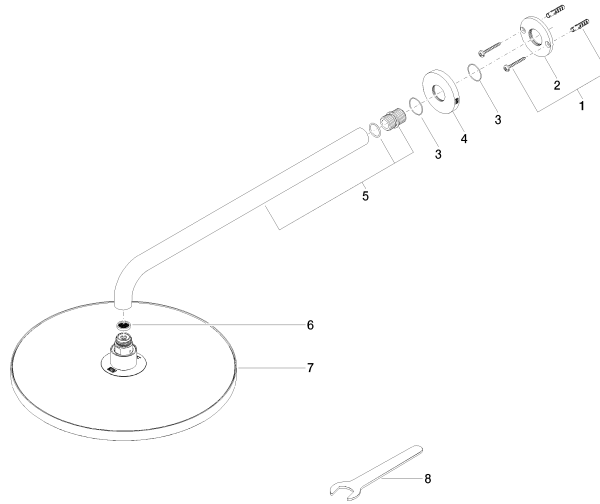

Rain shower with wall fixing FlowReduce 300 mm - Brushed Platinum

TARA

28 678 970

- 450mm projection
- rain shower Ø 300 mm
- PURE RAIN, max. flow rate 9 l/min (at 3 bar)
- Function from: 7 l/min
- rosette Ø 60 mm
- 1/2" connection
- with anti-scale system
- quick clearing
- This product can help a building meet the requirements of Green Building Rating Systems, e.g. LEED®, BREEAM®, DGNB

## Rain shower with wall fixing FlowReduce 300 mm - Brushed Platinum

---

TARA

28 678 970

Certificates

---

LGA\_29

28 678 970

**Product version from 4/1/2024**

Parts for other  
finishes can be found  
here: [Chrome](#)

Rain shower with wall fixing FlowReduce 300 mm - Brushed Platinum

TARA

28 678 970

**Spare parts list**

**Product version from 4/1/2024**