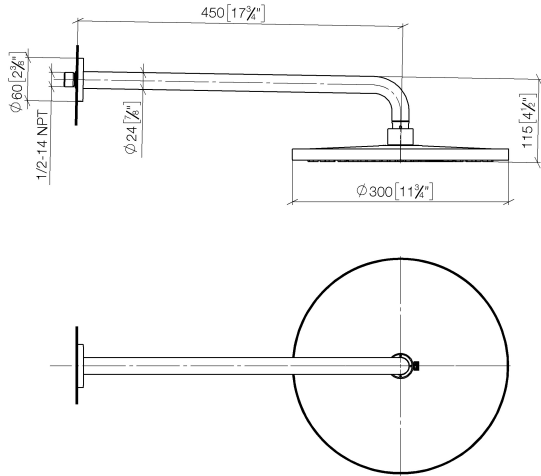

Rain shower with wall fixing FlowReduce 300 mm - Brushed Platinum

TARA

28 678 970

- 450mm projection
- rain shower Ø 300 mm
- PURE RAIN, max. flow rate 9 l/min (at 3 bar)
- Function from: 7 l/min
- rosette Ø 60 mm
- 1/2" connection
- with anti-scale system
- quick clearing
- This product can help a building meet the requirements of Green Building Rating Systems, e.g. LEED®, BREEAM®, DGNB

Fits: TARA, LISSÉ, VAIA, META

|  |                                |               |
|--|--------------------------------|---------------|
|    | Brushed Platinum               | 28 678 970-06 |
|    | Chrome                         | 28 678 970-00 |
|    | Platinum                       | 28 678 970-08 |
|    | Dark Chrome                    | 28 678 970-19 |
|    | Light Gold                     | 28 678 970-26 |
|    | Brushed Light Gold             | 28 678 970-27 |
|    | Brushed Durabronze (23kt Gold) | 28 678 970-28 |
|    | Matte Black                    | 28 678 970-33 |
|    | Brushed Bronze                 | 28 678 970-42 |
|   | Brushed Champagne (22kt Gold)  | 28 678 970-46 |
|  | Champagne (22kt Gold)          | 28 678 970-47 |
|  | Brushed Chrome                 | 28 678 970-93 |
|  | Brushed Dark Platinum          | 28 678 970-99 |

28 678 970

mm [inches]

Flow rate chart

Codes & Standards

DIN 4109

ISO 3822

Ü-Zeichen

## Rain shower with wall fixing FlowReduce 300 mm - Brushed Platinum

---

TARA

28 678 970

Certificates

---

LGA\_29

28 678 970