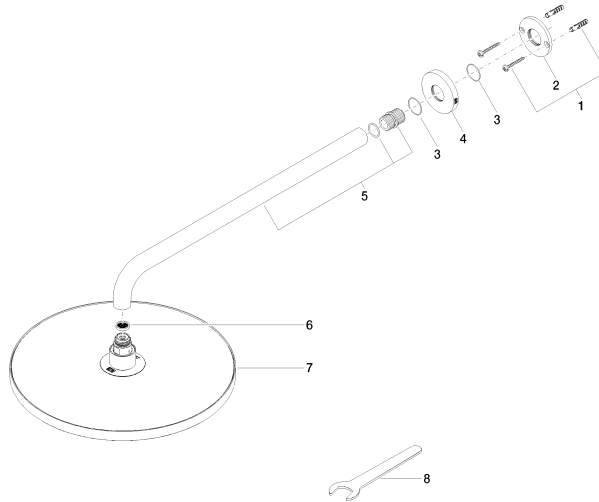

Rain shower with wall fixing FlowReduce 300 mm - Platinum

TARA

28 678 970

Fits: TARA, LISSÉ, VAIA, META

- 450mm projection
- rain shower Ø 300 mm
- PURE RAIN, max. flow rate 9 l/min (at 3 bar)
- Function from: 7 l/min
- rosette Ø 60 mm
- 1/2" connection
- with anti-scale system
- quick clearing
- This product can help a building meet the requirements of Green Building Rating Systems, e.g. LEED®, BREEAM®, DGNB

## Rain shower with wall fixing FlowReduce 300 mm - Platinum

---

TARA

28 678 970

Certificates

---

LGA\_29

28 678 970

**Product version from 4/1/2024**

Parts for other finishes can be found here: [Chrome](#)

Rain shower with wall fixing FlowReduce 300 mm - Platinum

TARA

28 678 970

**Spare parts list**

**Product version from 4/1/2024**

No.	Item Number	Name	Quantity used	Delivery time
	04 30 31 032 00 90	fixing set	9	2