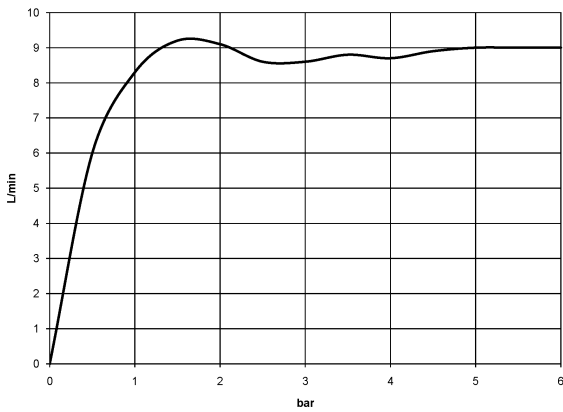

Rain shower with wall fixing FlowReduce 300 mm - Light Gold

TARA

28 678 970

Fits: TARA, LISSÉ, VAIA, META

- 450mm projection
- rain shower Ø 300 mm
- PURE RAIN, max. flow rate 9 l/min (at 3 bar)
- Function from: 7 l/min
- rosette Ø 60 mm
- 1/2" connection
- with anti-scale system
- quick clearing
- This product can help a building meet the requirements of Green Building Rating Systems, e.g. LEED®, BREEAM®, DGNB

	Light Gold	28 678 970-26
	Chrome	28 678 970-00
	Brushed Platinum	28 678 970-06
	Platinum	28 678 970-08
	Dark Chrome	28 678 970-19
	Brushed Light Gold	28 678 970-27
	Brushed Durabronze (23kt Gold)	28 678 970-28
	Matte Black	28 678 970-33
	Brushed Bronze	28 678 970-42
	Brushed Champagne (22kt Gold)	28 678 970-46
	Champagne (22kt Gold)	28 678 970-47
	Brushed Chrome	28 678 970-93
	Brushed Dark Platinum	28 678 970-99

28 678 970

mm [inches]

Flow rate chart

Codes & Standards

DIN 4109

ISO 3822

Ü-Zeichen

Rain shower with wall fixing FlowReduce 300 mm - Light Gold