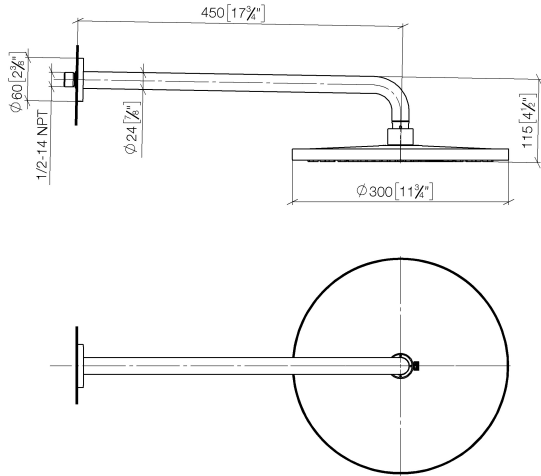

Rain shower with wall fixing FlowReduce 300 mm - Light Gold

TARA

28 678 970

Fits: TARA, LISSÉ, VAIA, META

- 450mm projection
- rain shower Ø 300 mm
- PURE RAIN, max. flow rate 9 l/min (at 3 bar)
- Function from: 7 l/min
- rosette Ø 60 mm
- 1/2" connection
- with anti-scale system
- quick clearing
- This product can help a building meet the requirements of Green Building Rating Systems, e.g. LEED®, BREEAM®, DGNB

	Light Gold	28 678 970-26
	Chrome	28 678 970-00
	Brushed Platinum	28 678 970-06
	Platinum	28 678 970-08
	Dark Chrome	28 678 970-19
	Brushed Light Gold	28 678 970-27
	Brushed Durabronze (23kt Gold)	28 678 970-28
	Matte Black	28 678 970-33
	Brushed Bronze	28 678 970-42
	Brushed Champagne (22kt Gold)	28 678 970-46
	Champagne (22kt Gold)	28 678 970-47
	Brushed Chrome	28 678 970-93
	Brushed Dark Platinum	28 678 970-99

28 678 970

mm [inches]

Flow rate chart

Codes & Standards

DIN 4109

ISO 3822

Ü-Zeichen

Rain shower with wall fixing FlowReduce 300 mm - Light Gold